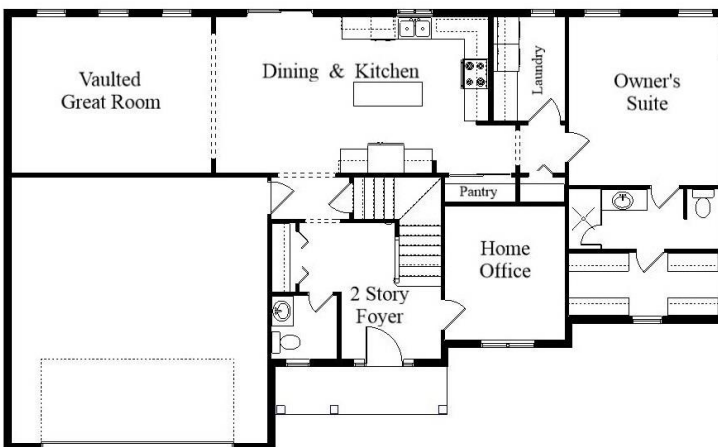

Your Land Your Style Your Home Your Way

Design + Build = Your Best Value

Value Engineered for Unique Affordability

Berwick Cape 1925 Sq.Ft.

Copyright © 2020 Kraus Design Build

Setting the New Standard