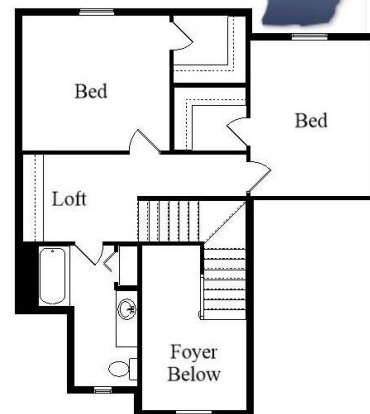

Your Land Your Style Your Home Your Way

Design + Build = Your Best Value

Value Engineered for Unique Affordability

Berwick Cape 1925 Sq.Ft.

Copyright © 2020 Kraus Design Build

Setting the New Standard