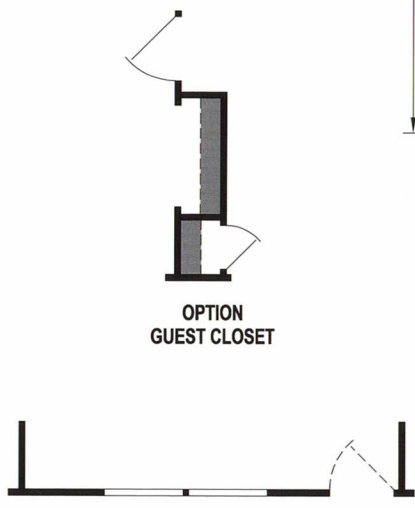

OPTION LAUNDRY ROOM

OPTION 60" SHOWER

OPTION 48" SHOWER

OPTION CORNER SHOWER BATH

OPTION SLIDING GLASS DOOR

26'-8" *

44'-0" *

OPTION GUEST CLOSET

ALTERNATE DOOR LOCATION

OPTION 2BEDROOM CONFIGURATION

OPTION DEN

K770CT

3 BED-2 BATH
1173 SQ.FT.