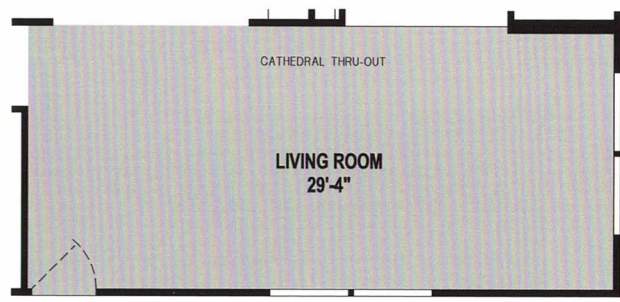

OPTION LAUNDRY ROOM

OPTION 60" SHOWER

OPTION 48" SHOWER

OPTION CORNER SHOWER BATH

OPTION SLIDING GLASS DOOR

26'-8" *

44'-0" *

OPTION GUEST CLOSET

ALTERNATE DOOR LOCATION

OPTION 2BEDROOM CONFIGURATION

OPTION DEN

K770CT

3 BED-2 BATH
1173 SQ.FT.