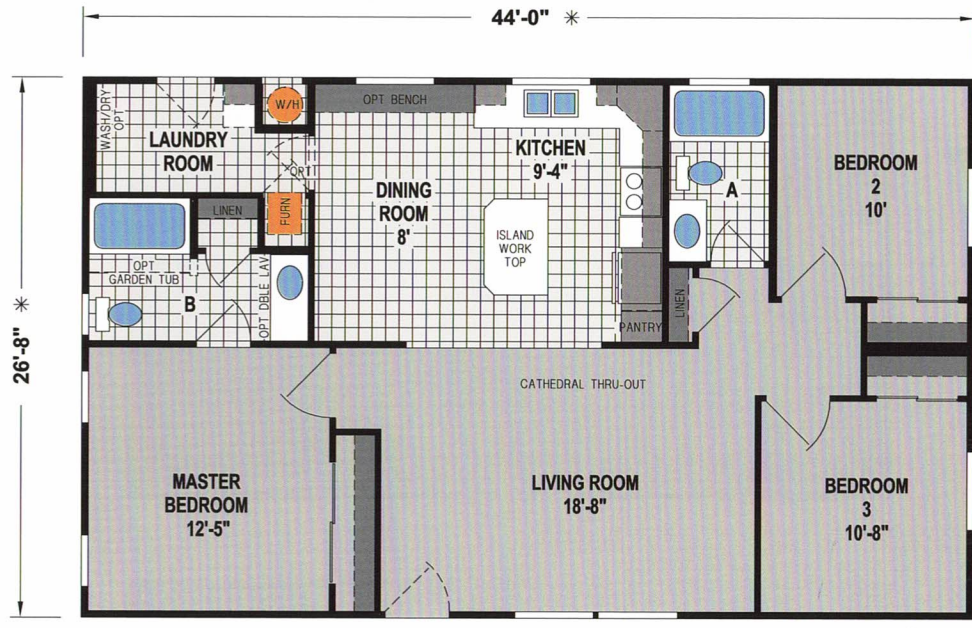

OPTION LAUNDRY ROOM

OPTION 60" SHOWER

OPTION 48" SHOWER

OPTION CORNER SHOWER BATH

OPTION SLIDING GLASS DOOR

26'-8" *

44'-0" *

OPTION GUEST CLOSET

ALTERNATE DOOR LOCATION

OPTION 2BEDROOM CONFIGURATION

OPTION DEN

K770CT

3 BED-2 BATH
1173 SQ.FT.