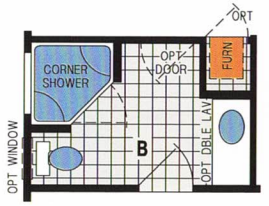

OPTION LAUNDRY ROOM

OPTION 60" SHOWER

OPTION 48" SHOWER

OPTION CORNER SHOWER BATH

OPTION SLIDING GLASS DOOR

26'-8" *

44'-0" *

OPTION GUEST CLOSET

ALTERNATE DOOR LOCATION

OPTION 2BEDROOM CONFIGURATION

OPTION DEN

K770CT

3 BED-2 BATH
1173 SQ.FT.