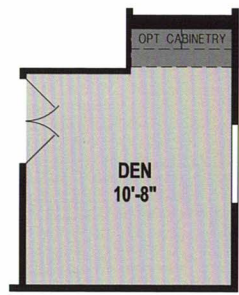

OPTION LAUNDRY ROOM

OPTION 60" SHOWER

OPTION 48" SHOWER

OPTION CORNER SHOWER BATH

OPTION SLIDING GLASS DOOR

26'-8" *

44'-0" *

OPTION GUEST CLOSET

ALTERNATE DOOR LOCATION

OPTION 2BEDROOM CONFIGURATION

OPTION DEN

K770CT

3 BED-2 BATH
1173 SQ.FT.