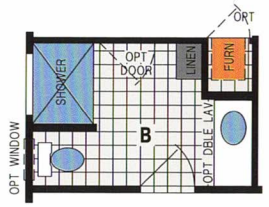

OPTION LAUNDRY ROOM

OPTION 60" SHOWER

OPTION 48" SHOWER

OPTION CORNER SHOWER BATH

OPTION SLIDING GLASS DOOR

26'-8" *

44'-0" *

OPTION GUEST CLOSET

ALTERNATE DOOR LOCATION

OPTION 2BEDROOM CONFIGURATION

OPTION DEN

K770CT

3 BED-2 BATH
1173 SQ.FT.