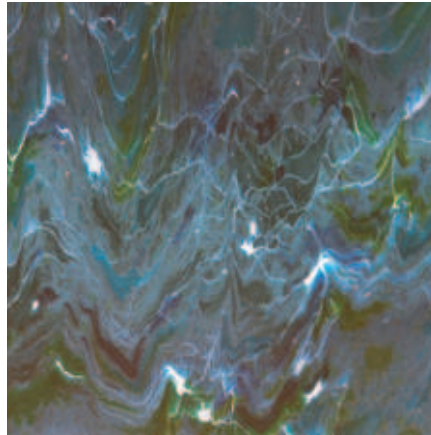

## I N D E X

DE001

DE002

DE003

DE004

DE005

DE006

DE007

## I N D E X

DE010

DE011

DE012

DE013

DE014

DE015

	Primer Color	EC-38 Base Color	SC-36 Accent Color(s)	EC-38 Highlight Color(s)
DE001	Deep Tan	Cafe	N/A	Mocha
DE002	Slate Blue	Sapphire	Blue, Navy, Yellow, Aquamarine, Green	Pearl
DE003	Deep Tan	Sunset	N/A	Sapphire
DE004	White	Bamboo	N/A	Cafe & Sapphire
DE005	White	Pearl	N/A	Taupe & Mocha
DE006	White	Pearl	Red, Purple, Green, Blue, Pink, Navy, Aquamarine, Yellow & Burnt Orange	N/A
DE007	White	Taupe	N/A	Topaz & Turquoise
DE008	White	Pearl	N/A	Sage & Sapphire
DE009	Lawn Green	Jade	Green	Sage
DE010	White	Taupe	Gray	Pearl
DE011	White	Pearl	Purple, Pink, Burnt Orange & Red	Sapphire & Chartreuse
DE012	White	Chartreuse	N/A	Topaz, Sapphire & Turquoise
DE013	White	Topaz	Green & Aquamarine	Graphite & Marine
DE014	Tile Red	Ruby	Red	Pearl
DE015	White	Taupe	N/A	Silver & Graphite