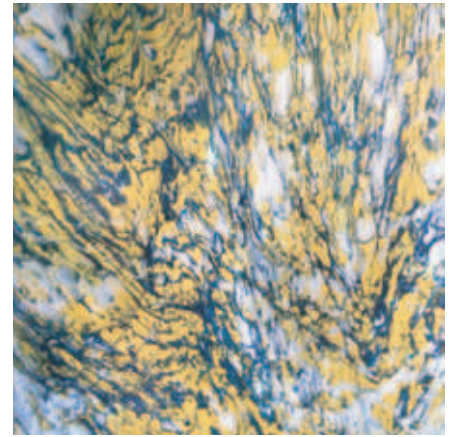

## I N D E X

DE010

DE011

DE012

DE013

DE014

DE015

	Primer Color	EC-38 Base Color	SC-36 Accent Color(s)	EC-38 Highlight Color(s)
DE001	Deep Tan	Cafe	N/A	Mocha
DE002	Slate Blue	Sapphire	Blue, Navy, Yellow, Aquamarine, Green	Pearl
DE003	Deep Tan	Sunset	N/A	Sapphire
DE004	White	Bamboo	N/A	Cafe & Sapphire
DE005	White	Pearl	N/A	Taupe & Mocha
DE006	White	Pearl	Red, Purple, Green, Blue, Pink, Navy, Aquamarine, Yellow & Burnt Orange	N/A
DE007	White	Taupe	N/A	Topaz & Turquoise
DE008	White	Pearl	N/A	Sage & Sapphire
DE009	Lawn Green	Jade	Green	Sage
DE010	White	Taupe	Gray	Pearl
DE011	White	Pearl	Purple, Pink, Burnt Orange & Red	Sapphire & Chartreuse
DE012	White	Chartreuse	N/A	Topaz, Sapphire & Turquoise
DE013	White	Topaz	Green & Aquamarine	Graphite & Marine
DE014	Tile Red	Ruby	Red	Pearl
DE015	White	Taupe	N/A	Silver & Graphite