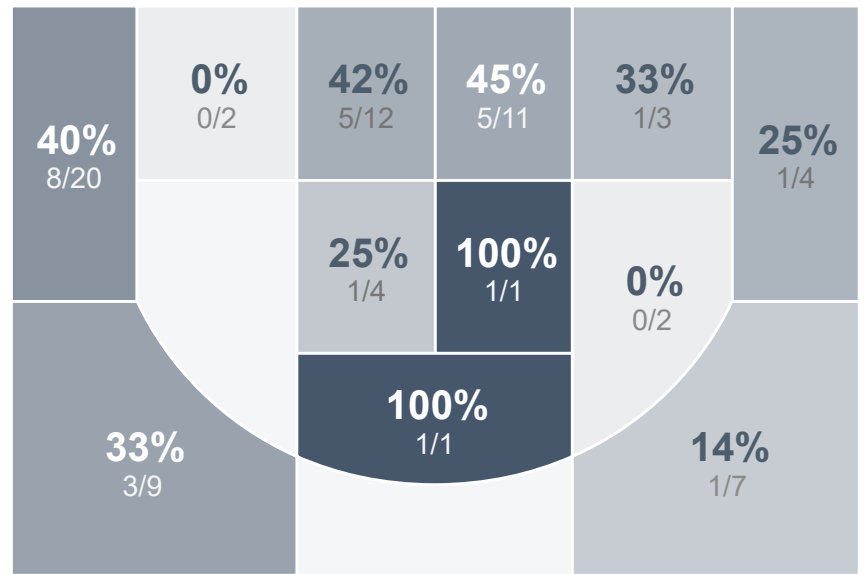

Box Score Report

CHS vs Turtle Mountain - Feb 5, 2021 - W 73-34

Period Stats

Team	1	2	Final
CHS	40	33	73
TMHS	15	19	34

Run Graph

Team Stats

	CHS	TMHS
Field Goal %	35.5%	25.0%
Effective Field Goal %	44.1%	26.0%
2FG Made/Attempted	14/36	12/37
2FG%	38.9%	32.4%
3FG Made/Attempted	13/40	1/15
3FG%	32.5%	6.7%
FT Made/Attempted	6/9	7/8
Free Throw Percentage	66.7%	87.5%
Points Per Possession	1.09	0.52
Transition Points	12	4
Points Off Turnovers	24	6
Second Chance Points	19	0
Points in the Paint	24	24
Offensive Rebounds	24	8
Defense Rebounds	30	21
Assists	19	6
Deflections	13	4
Steals	6	7
Blocks	9	4
Turnovers	11	17
Personal Fouls	5	12
Charges Taken	1	0

Century Patriots Girls Basketball

Turtle Mountain