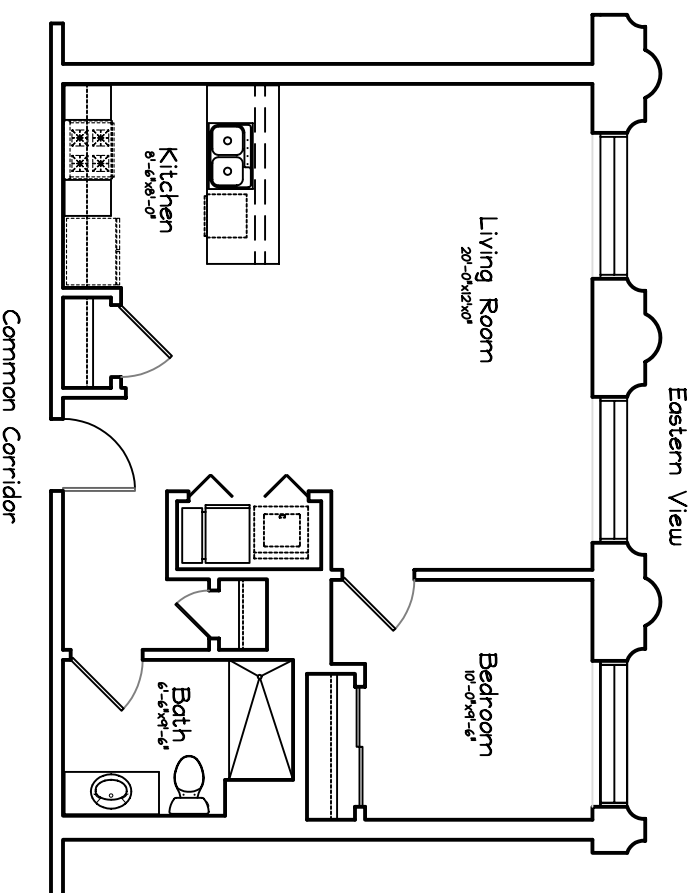

PLANKINTON LOFT APARTMENTS - 4th FLOOR

Unit #421 = 710 sq ft
One Bedroom, 1 Bath

Scale : 1/8" = 1'-0"

Square Footage taken from center of corridor/party walls
to exterior of turned walls.