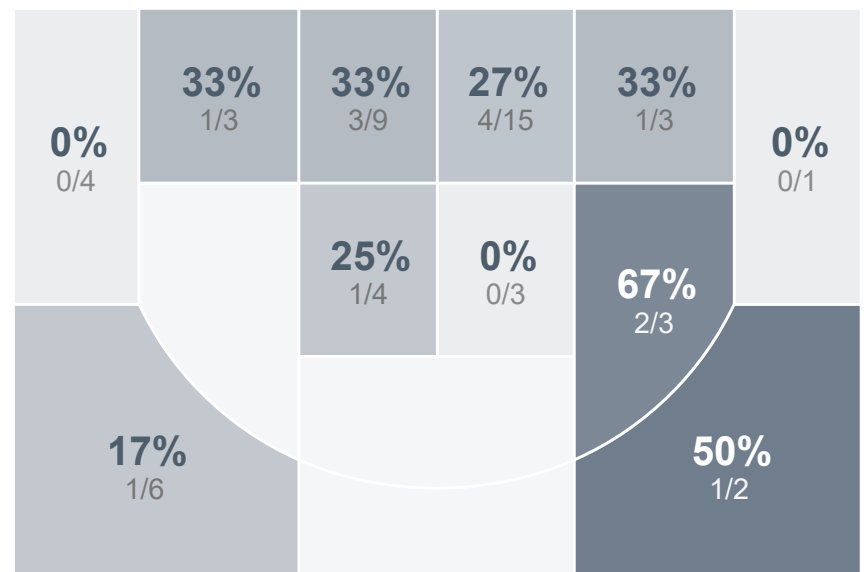

Turtle Mountain High School