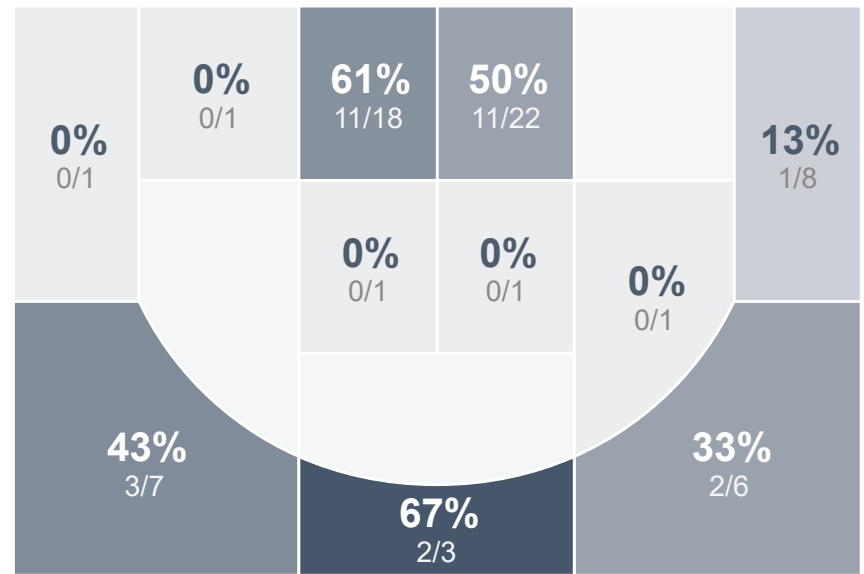

Girls' Varsity Basketball - New