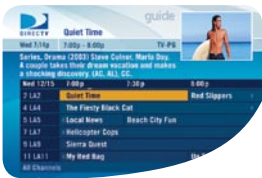

# The DIRECTV Plus® DVR

Delivers 100% digital-quality picture and sound – on every channel!

Take control of your TV with some of these DIRECTV Plus® DVR features: