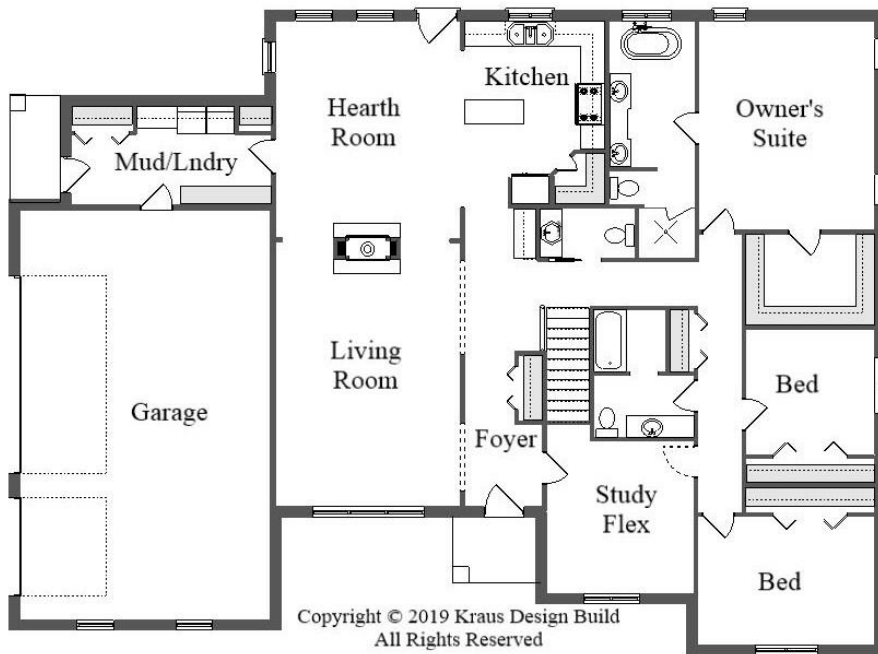

Your Land Your Style Your Home Your Way  
Design + Build = Your Best Value

Copyright © 2019 Kraus Design Build  
All Rights Reserved

The **Kraus** Company  
DESIGN BUILD

248-972-5549

Cooper Street B  
2400 Sq. Ft.