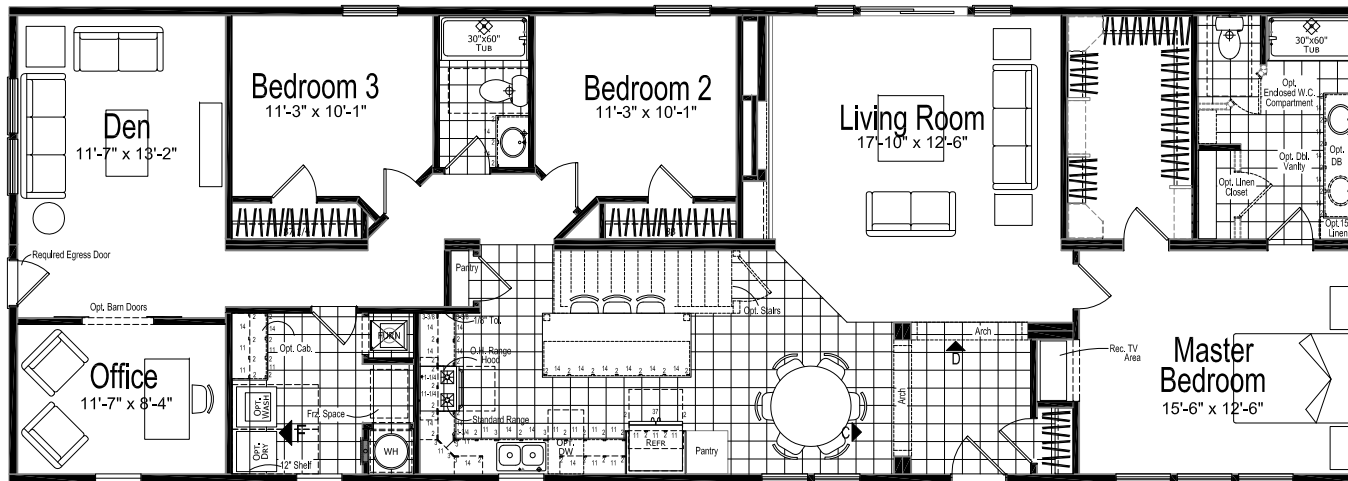

PONDEROSA

76'-0"

26'-8"

Optional 3 Windows

Optional Bedroom 4 and Bathroom 3

76 Version - 3 Bedrooms & 2 Bath w/ Front Laundry, Standard Kitchen and M. Bath