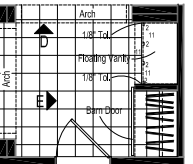

PONDEROSA

76'-0"

26'-8"

Optional 3 Windows

Optional Bedroom 4 and Bathroom 3

76 Version - 3 Bedrooms & 2 Bath w/ Front Laundry, Standard Kitchen and M. Bath