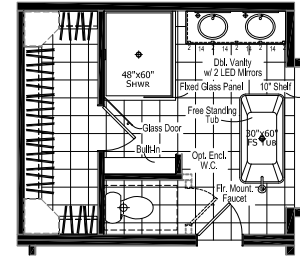

PONDEROSA

76'-0"

26'-8"

Optional 3 Windows

Optional Bedroom 4 and Bathroom 3

76 Version - 3 Bedrooms & 2 Bath w/ Front Laundry, Standard Kitchen and M. Bath