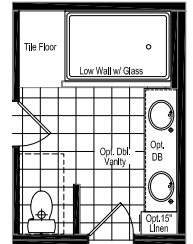

PONDEROSA

76'-0"

26'-8"

Optional 3 Windows

Optional Bedroom 4 and Bathroom 3

76 Version - 3 Bedrooms & 2 Bath w/ Front Laundry, Standard Kitchen and M. Bath