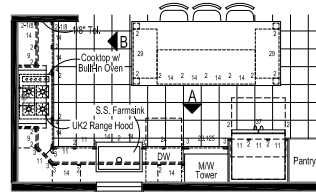

PONDEROSA

76'-0"

26'-8"

Optional 3 Windows

Optional Bedroom 4 and Bathroom 3

76 Version - 3 Bedrooms & 2 Bath w/ Front Laundry, Standard Kitchen and M. Bath