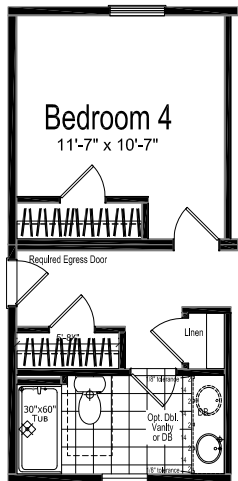

PONDEROSA

76'-0"

26'-8"

Optional 3 Windows

Optional Bedroom 4 and Bathroom 3

76 Version - 3 Bedrooms & 2 Bath w/ Front Laundry, Standard Kitchen and M. Bath