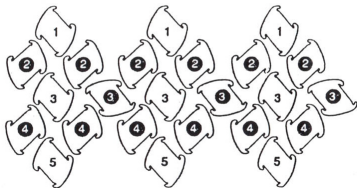

INFINITYLIGHTS™.COM

24 Piece Diamond Assemble 24 Pieces - (*bottom)

FRONT BACK

- Row 1 - 3 pieces*
- Row 2 - 6 pieces*
- Row 3 - 6 pieces*
- Row 4 - 6 pieces*
- Row 5 - 3 pieces*

*as seen on picture insert under 24 pieces.