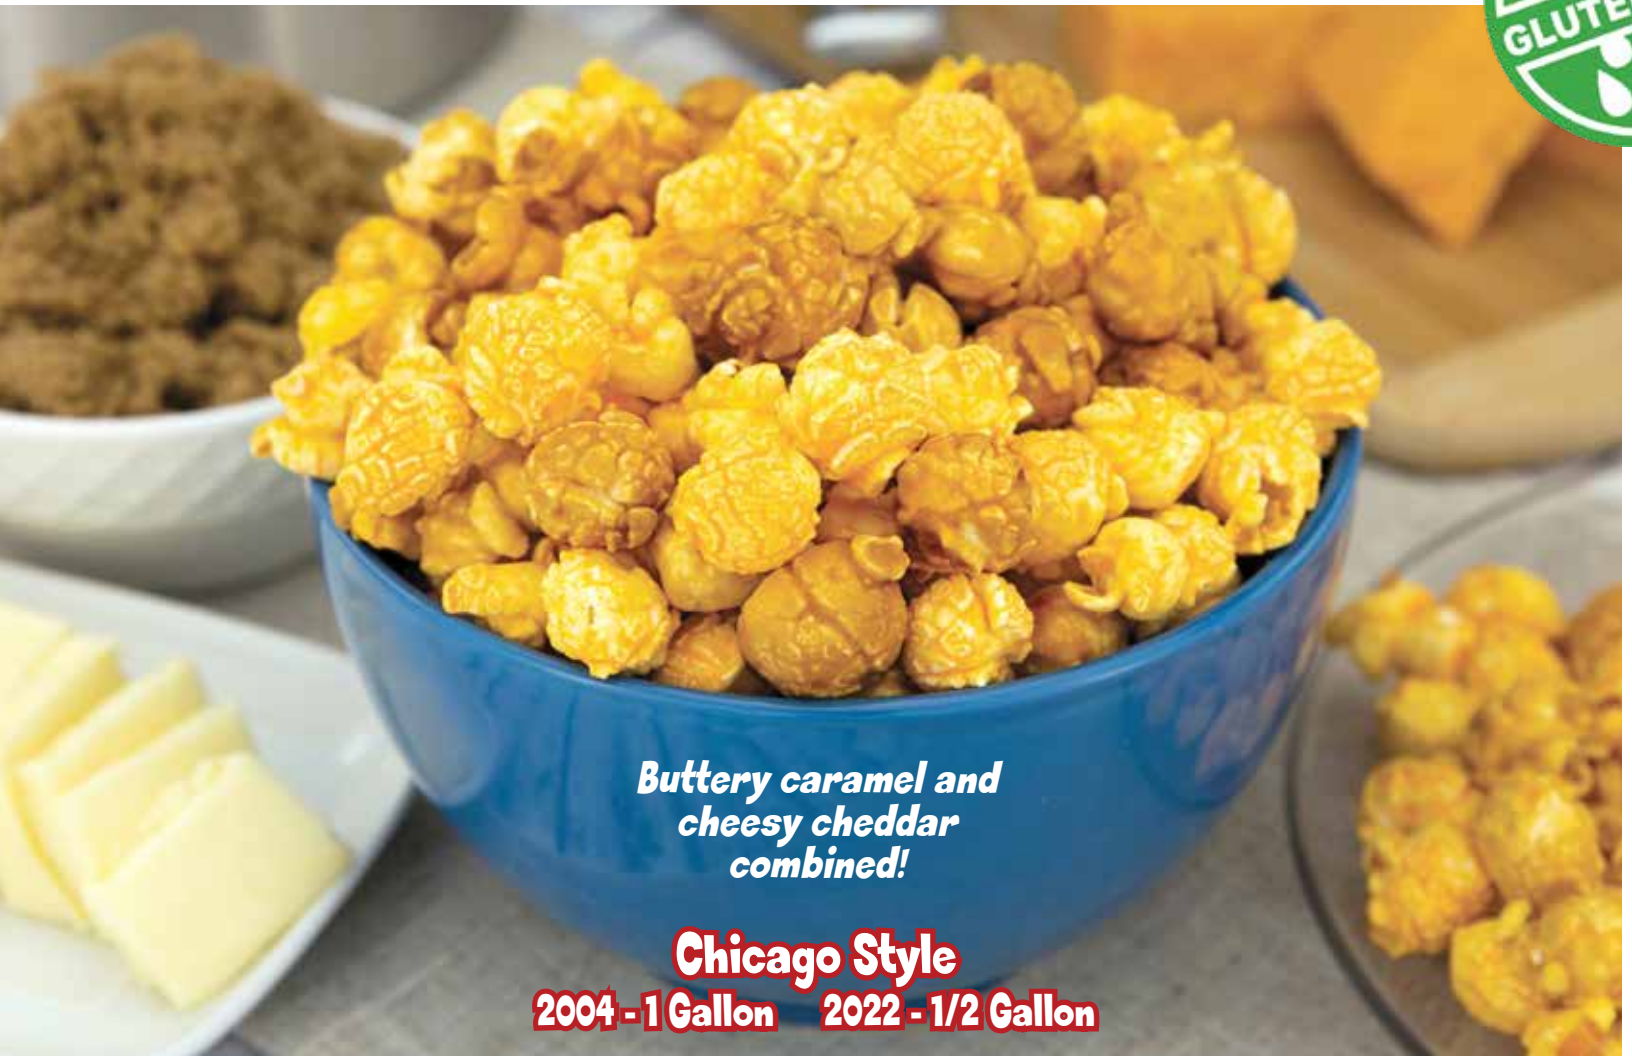

POPCORN

Cheesy Cheddar
2001 - 1 Gallon 2020 - 1/2 Gallon

Gallon and Half-Gallon Sizes in Resealable Bags!

Buttery Caramel
2000 - 1 Gallon 2019 - 1/2 Gallon

*Buttery caramel and
cheesy cheddar
combined!*

Chicago Style
2004 - 1 Gallon 2022 - 1/2 Gallon

Cheddar Jalapeño
2003 - 1 Gallon 2021 - 1/2 Gallon

White Cheddar
2005 - 1 Gallon 2023 - 1/2 Gallon

Zesty Ranch
2024 - 1 Gallon

*Grape, Lemon, Orange,
Blue Raspberry, Cherry*
Fruit Rainbow
2017 - 1 Gallon

Texas Cheddar Habanero
2028 - 1 Gallon

*Cheesy Cheddar,
White Cheddar, & Sour Cream*
Three Cheese
2015 - 1 Gallon

Cinnamon Toast
2016 - 1 Gallon

Kettle Corn
2010 - 1 Gallon

Movie Theater Butter
2026 - 1 Gallon 2027 - 1/2 Gallon