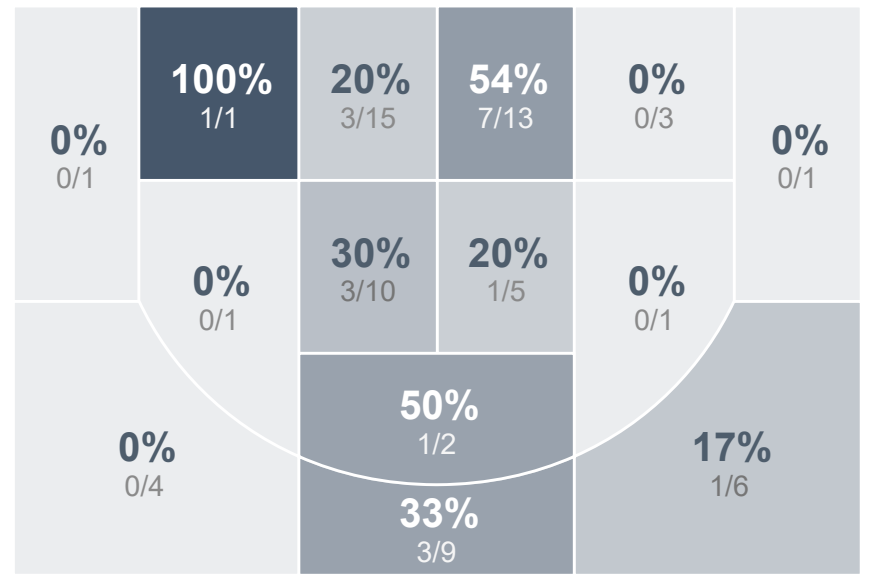

Dickinson Girls Varsity Basketball