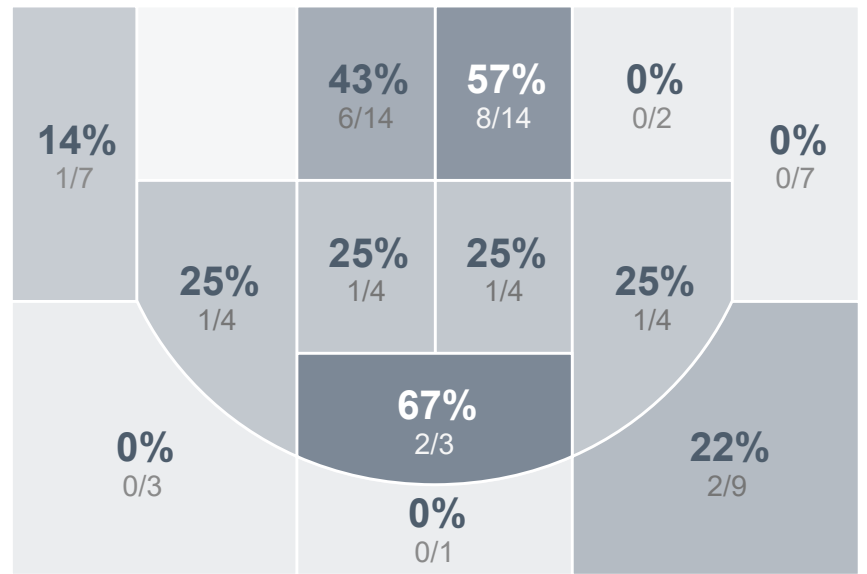

Girls Varsity Basketball