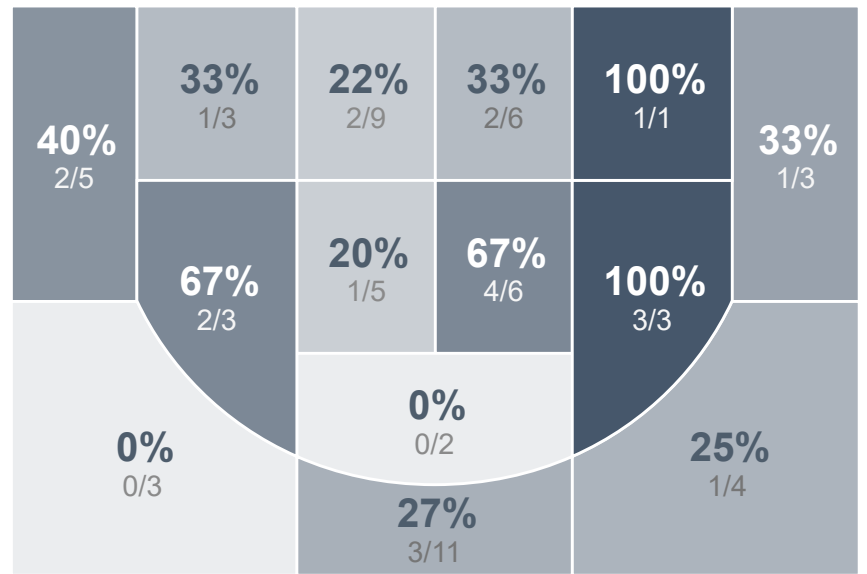

Girls Varsity Basketball