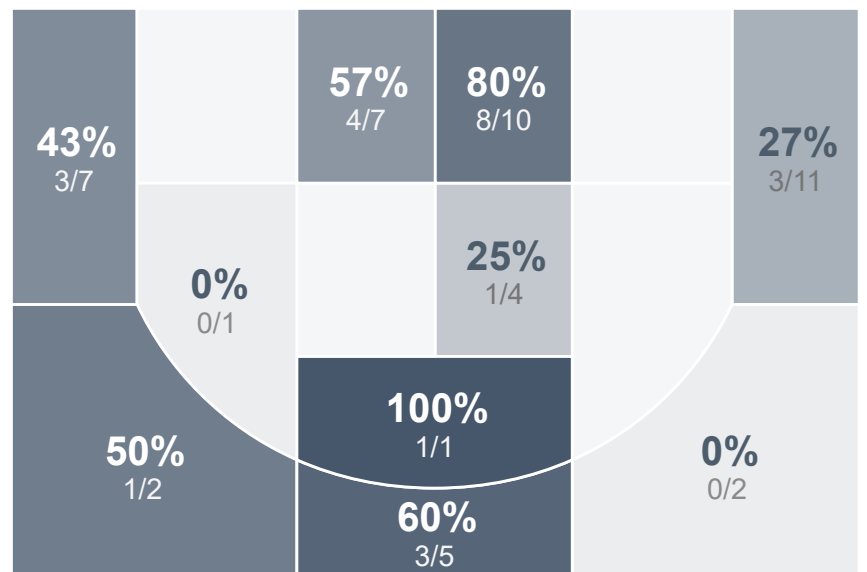

Minot High School