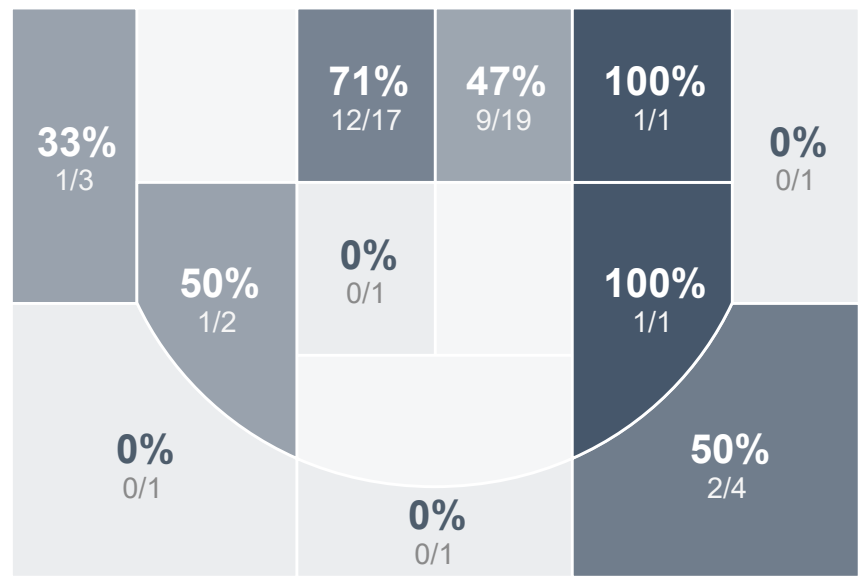

Boys' Varsity Basketball