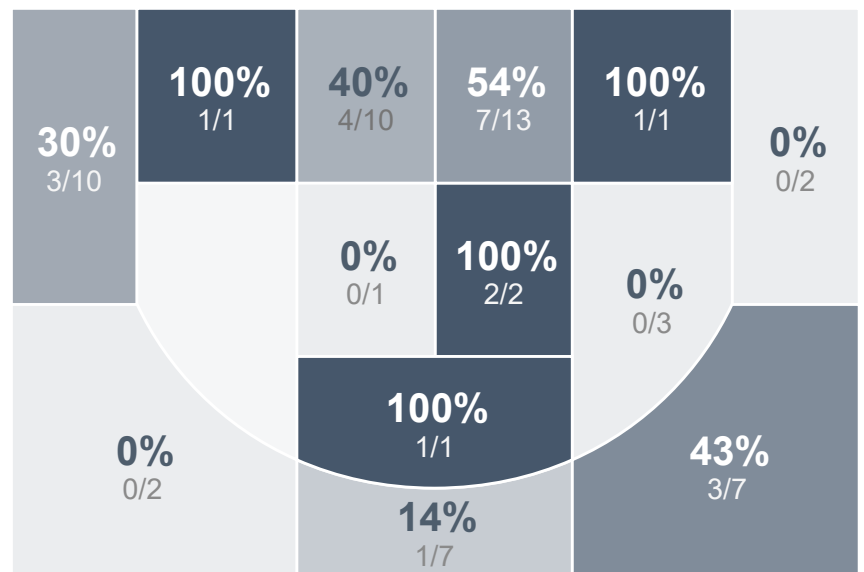

Turtle Mountain High School