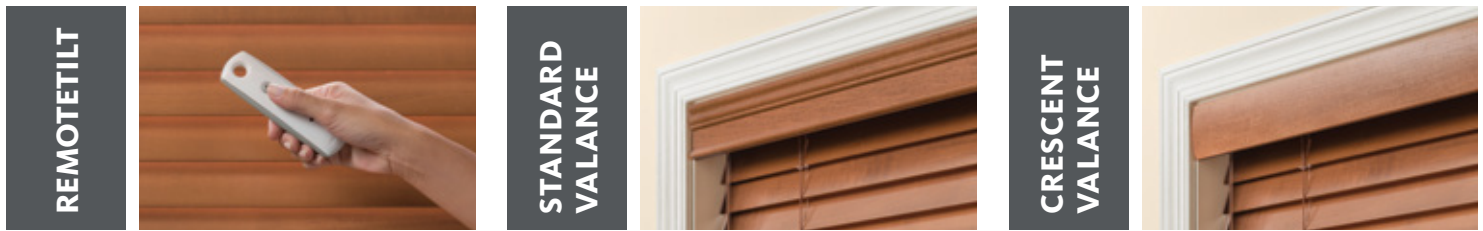

FAUX WOOD BLINDS BY ALTA

FEATURES		BENEFITS
SLAT SIZES AND STYLES		
2"		A standard slat size that's perfect for any size window.
2 ½"		Larger scale offers optimal view-through and a more dramatic look. An economical alternative to shutters.
Faux Wood		Offered in whites, neutrals and wood tones.
Premium Grain		Exquisite decorative collection features a beautiful wood grain print.
VALANCE PROGRAM		
Valance Styles		Two style choices complement any decor, from traditional to sleek and contemporary. Spliced valance option up to 168".
A Glued Returns		Returns are glued and finished by hand for a perfected look and time-saving installation.
A Magnetic Valance Clips		Innovative, proprietary magnetic clips make installation quick, easy and secure while also allowing for custom height and projection adjustments. Installers love them!
CONTROL OPTIONS		
Cord Tilt/Lift		Superior tilting mechanism is designed for smooth, long-lasting operation. Slats tilt open or closed by pulling on the cord tilt. Lift cord features break-away stop ball.
Wand Tilt		Wand tilts the slats open or closed with a simple twist. Available in both slat sizes. Meets safety certification only when used with Cordless Lift & Lock.
A Cordless Lift & Lock		Press a button on the aluminum bottomrail to lift and lower the blind; release the button to lock blind into place. No lift cords enhances child safety.
Cordless Lift		Lifts and lowers blinds with a light push or pull on the bottomrail. Eliminates lift cords making them safer in homes with children. Available on both slat sizes.
RemoteTilt		Battery-powered multi-channel radio frequency (RF) system tilts slats open and closed with the touch of a button. The RF remote control operates the blinds at great distance and the multi-channel version allows for independent blind operation. Combine with wall switches or timer for total convenience. Available with cordless lift and cord lift.
DESIGN OPTIONS		
Solid/Decorative Tapes		Over 20 selections to accentuate the blinds; decorative tapes are woven, not printed.
LightsOut Routeless		Slats have no route holes, which means reduced incoming light, increased privacy and better aesthetics.
2- or 3-on-1 Headrail		Two or three blinds may be combined on one long headrail for flexible light control and beautiful unity.
HARDWARE AND INSTALLATION		
Low Profile Headrail		Our slim design low profile headrail is strong enough to cover large windows with a single blind, yet slim enough to reduce stack and allow more view.
A Metal Components		Cordlock, tilter and barrels inside the headrail are metal, not plastic, for better performance and longer life.
Ladders		Four strand ladders won't stretch, ensuring uniform slat alignment.
Tilter System		Wheeled cord tilter and hexagonal tilt rod enable smooth operation and tight slat closure.
Trapezoid Bottomrail		Provides contoured, modern look, improved slat tilting/rotation, and better closure.