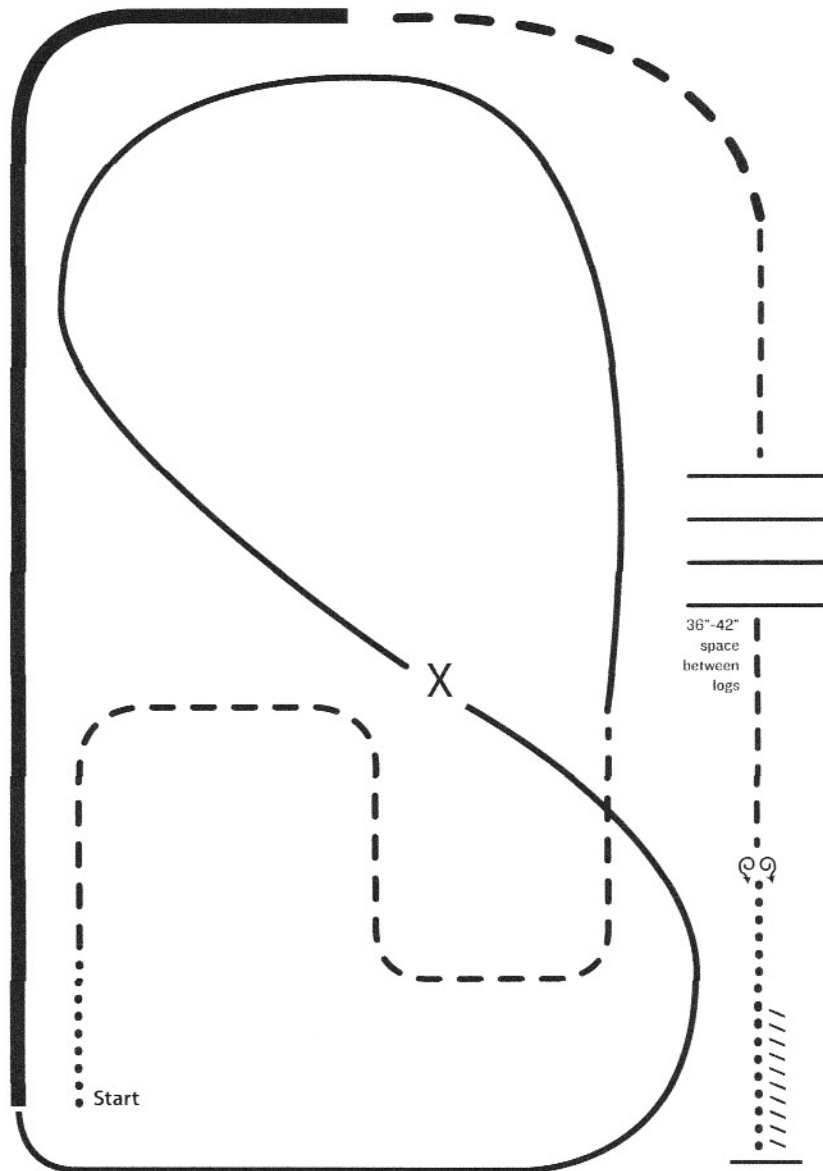

RANCH RIDING - PATTERN 3

- X Lead Change
- • Walk
- - - Trot
- - - Ext trot
- Lope
- Ext Lope
- /////// Back

Note: The drawn description of this pattern is only intended for the general depiction of the pattern. Exhibitors should utilize the arena space to best exhibit their horses.

1. Walk
2. Trot serpentine
3. Lope left lead around the end of the arena and then diagonally across the arena
4. Change leads (simple or flying) and
5. Lope on the right lead around end of the arena
6. Extend lope on the straight away and around corner to the center of the arena
7. Extend trot around corner of the arena
8. Collect to a trot
9. Trot over logs
10. Stop, do 360 degree turn each direction (either direction 1st) (L-R or R-L)
11. Walk, stop and back