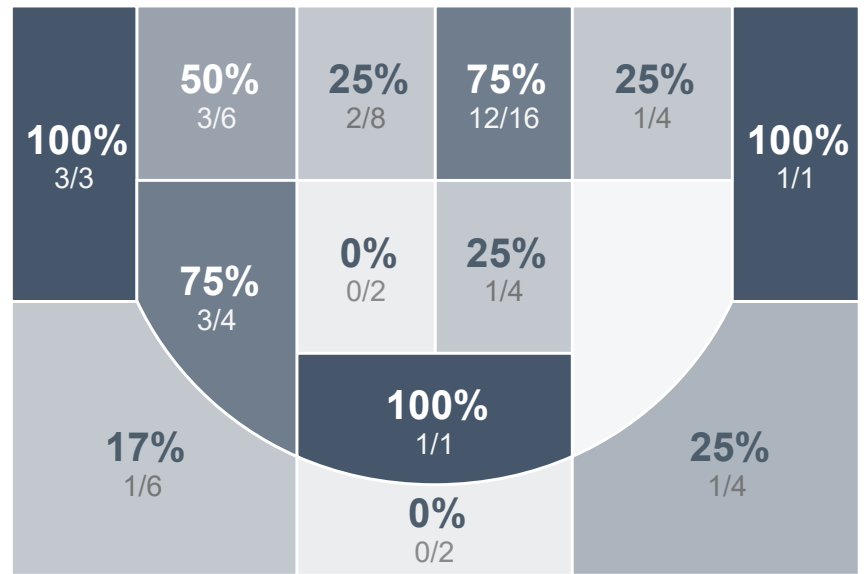

LEGACY GIRLS VARSITY