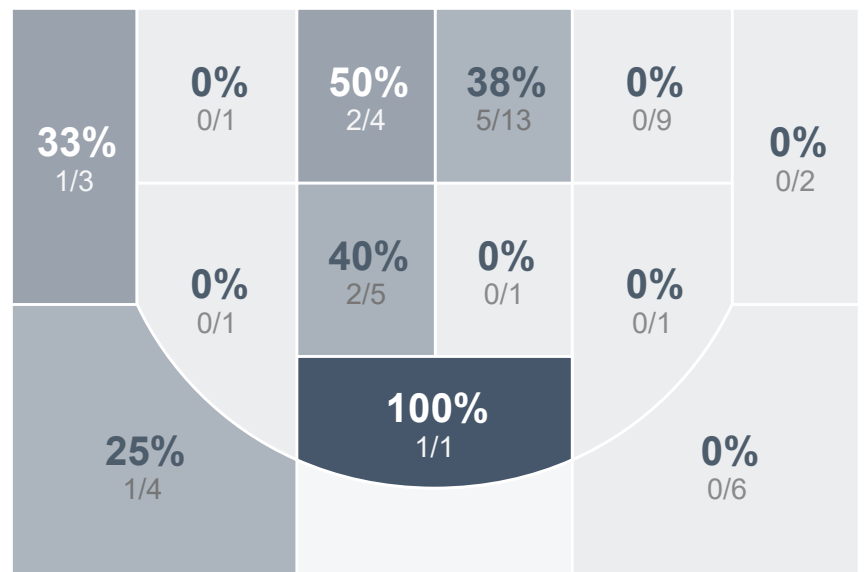

Mandan High School