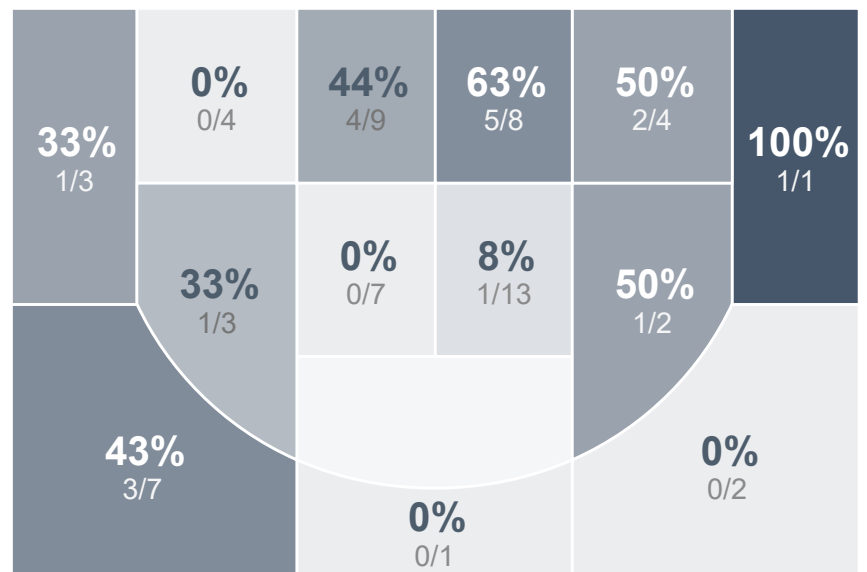

Turtle Mountain