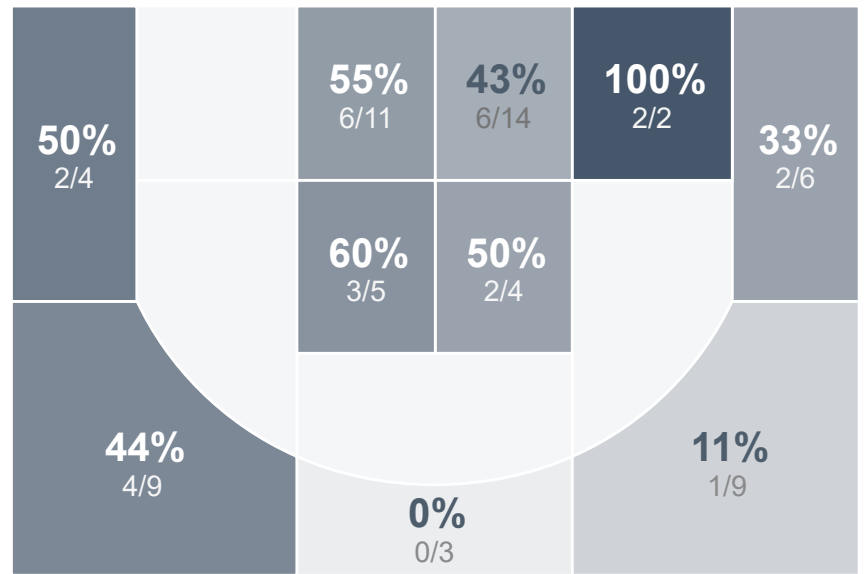

Girls Varsity Basketball