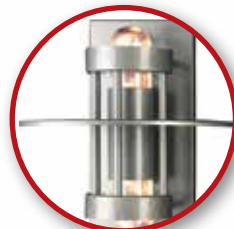

Hospitality