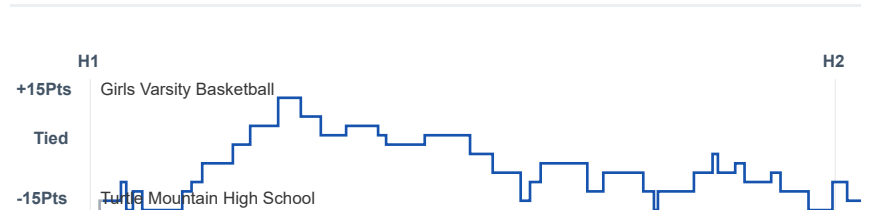

Box Score Report

JHS vs Turtle Mountain - Feb 1, 2020 - W 77-66

Period Stats

Team	1	2	Final
JHS	37	40	77
TMHS	33	33	66

Run Graph