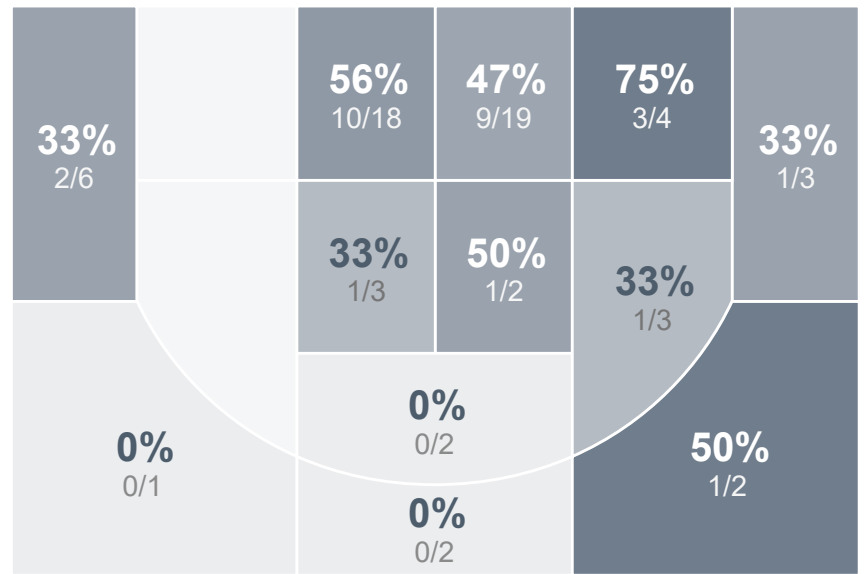

Girls Varsity Basketball