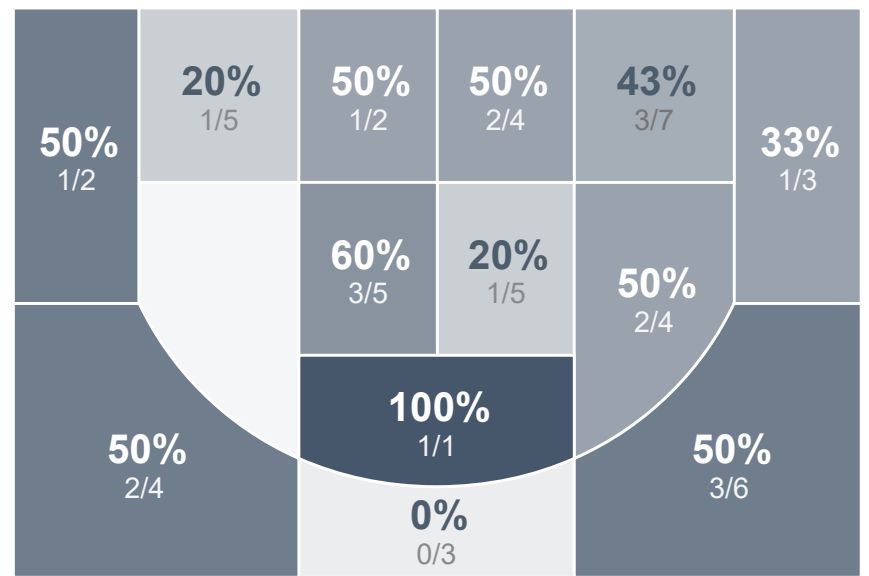

Box Score Report

JHS vs Bismarck Century - Feb 9, 2021 - L 52-79

Period Stats

Team	1	2	Final
JHS	27	25	52
CHS	37	42	79

Team Stats

	JHS	CHS
Field Goal %	41.2%	52.5%
Effective Field Goal %	48.0%	59.8%
2FG Made/Attempted	14/33	23/42
2FG%	42.4%	54.8%
3FG Made/Attempted	7/18	9/19
3FG%	38.9%	47.4%
FT Made/Attempted	3/8	6/8
Free Throw Percentage	37.5%	75.0%
Points Per Possession	0.83	1.22
Transition Points	8	15
Points Off Turnovers	10	19
Second Chance Points	5	7
Points in the Paint	14	34
Offensive Rebounds	10	13
Defense Rebounds	14	22
Assists	16	29
Deflections	15	21
Steals	8	12
Blocks	0	4
Turnovers	18	13
Personal Fouls	11	11
Charges Taken	1	1

Run Graph

Girls Varsity Basketball

Bismarck Century High School

Girls Varsity Basketball's Player Stats

Name	Pts	FG	3FG	FT	+/-	MINS	OREB	DREB	AST	DEFL	STL	BLK	TO	FOUL	CHG
#2 Breanna Oettle	6	2/4	2/2	0/0	-31	22	1	0	4	0	1	0	3	0	0
#3 Katie Trumbauer	0	0/0	0/0	0/0	-6	6	0	0	0	0	0	0	0	0	0
#4 Hunter Petersen	8	3/6	1/2	1/2	-14	20	0	1	1	1	0	0	1	0	0
#5 Jordan Finck	7	2/9	1/5	2/4	-7	25	0	1	1	2	0	0	2	0	0
#11 Kaylee Panchot	0	0/0	0/0	0/0	-1	3	0	1	0	0	0	0	0	0	0
#12 Rylee Joseph	0	0/1	0/1	0/0	-1	3	0	0	0	0	0	0	0	0	0
#14 Annie Nabwe	16	8/10	0/0	0/0	-19	21	3	3	2	3	3	0	3	3	0
#20 Haylie Hakanson	0	0/0	0/0	0/0	-2	4	0	1	0	0	0	0	0	0	0
#22 Grace Hegerle	13	5/10	3/5	0/0	-19	29	1	1	1	6	2	0	1	3	0
#23 Ella Falk	0	0/7	0/3	0/0	-20	30	2	3	7	2	1	0	6	1	0
#32 Katie Falk	2	1/4	0/0	0/2	-15	25	1	1	0	1	1	0	2	4	1