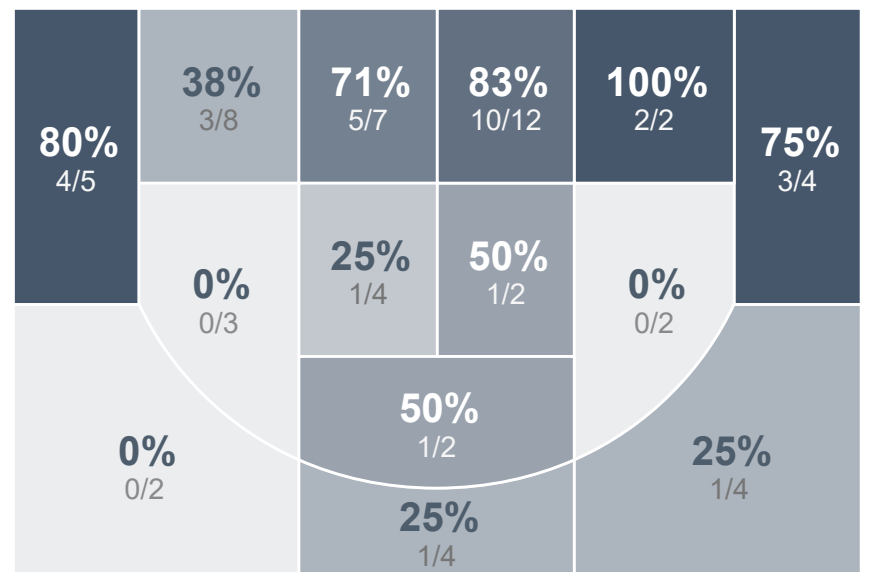

Box Score Report

JHS vs Bismarck Century - Feb 9, 2021 - L 52-79

Period Stats

Team	1	2	Final
JHS	27	25	52
CHS	37	42	79

Team Stats

	JHS	CHS
Field Goal %	41.2%	52.5%
Effective Field Goal %	48.0%	59.8%
2FG Made/Attempted	14/33	23/42
2FG%	42.4%	54.8%
3FG Made/Attempted	7/18	9/19
3FG%	38.9%	47.4%
FT Made/Attempted	3/8	6/8
Free Throw Percentage	37.5%	75.0%
Points Per Possession	0.83	1.22
Transition Points	8	15
Points Off Turnovers	10	19
Second Chance Points	5	7
Points in the Paint	14	34
Offensive Rebounds	10	13
Defense Rebounds	14	22
Assists	16	29
Deflections	15	21
Steals	8	12
Blocks	0	4
Turnovers	18	13
Personal Fouls	11	11
Charges Taken	1	1

Run Graph

Girls Varsity Basketball

Bismarck Century High School

Girls Varsity Basketball's Player Stats

Name	Pts	FG	3FG	FT	+/-	MINS	OREB	DREB	AST	DEFL	STL	BLK	TO	FOUL	CHG
#2 Breanna Oettle	6	2/4	2/2	0/0	-31	22	1	0	4	0	1	0	3	0	0
#3 Katie Trumbauer	0	0/0	0/0	0/0	-6	6	0	0	0	0	0	0	0	0	0
#4 Hunter Petersen	8	3/6	1/2	1/2	-14	20	0	1	1	1	0	0	1	0	0
#5 Jordan Finck	7	2/9	1/5	2/4	-7	25	0	1	1	2	0	0	2	0	0
#11 Kaylee Panchot	0	0/0	0/0	0/0	-1	3	0	1	0	0	0	0	0	0	0
#12 Rylee Joseph	0	0/1	0/1	0/0	-1	3	0	0	0	0	0	0	0	0	0
#14 Annie Nabwe	16	8/10	0/0	0/0	-19	21	3	3	2	3	3	0	3	3	0
#20 Haylie Hakanson	0	0/0	0/0	0/0	-2	4	0	1	0	0	0	0	0	0	0
#22 Grace Hegerle	13	5/10	3/5	0/0	-19	29	1	1	1	6	2	0	1	3	0
#23 Ella Falk	0	0/7	0/3	0/0	-20	30	2	3	7	2	1	0	6	1	0
#32 Katie Falk	2	1/4	0/0	0/2	-15	25	1	1	0	1	1	0	2	4	1