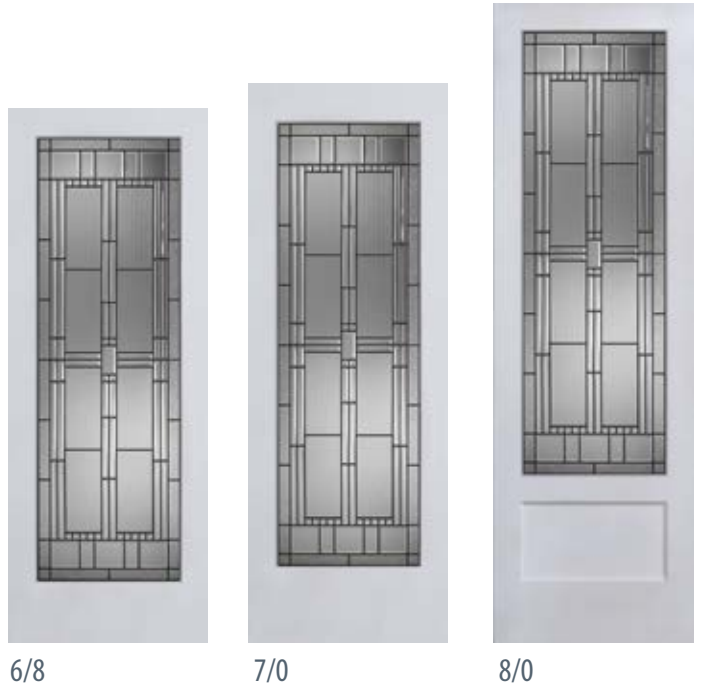

ARTISAN

Available in Patina only

Patina

PRIVACY 7

6/8

7/0

8/0