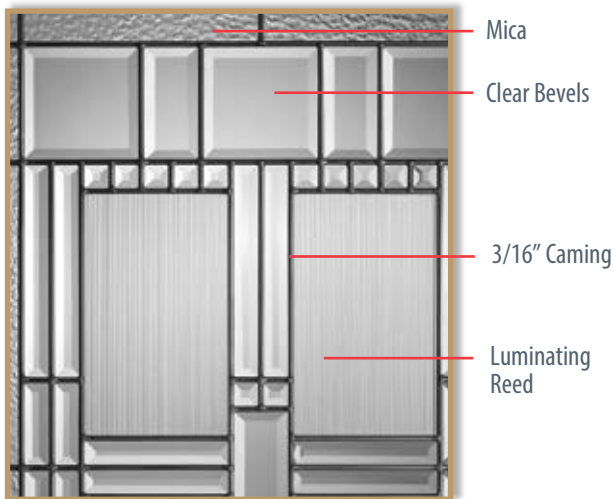

7/0

6/8

- Narrow Reed
- Granite
- 3/8" Caming
- 3/16" Caming
- Sandblast
- Clear Bevel

Patina

8 PRIVACY

ARTISAN

Available in Patina only

Patina