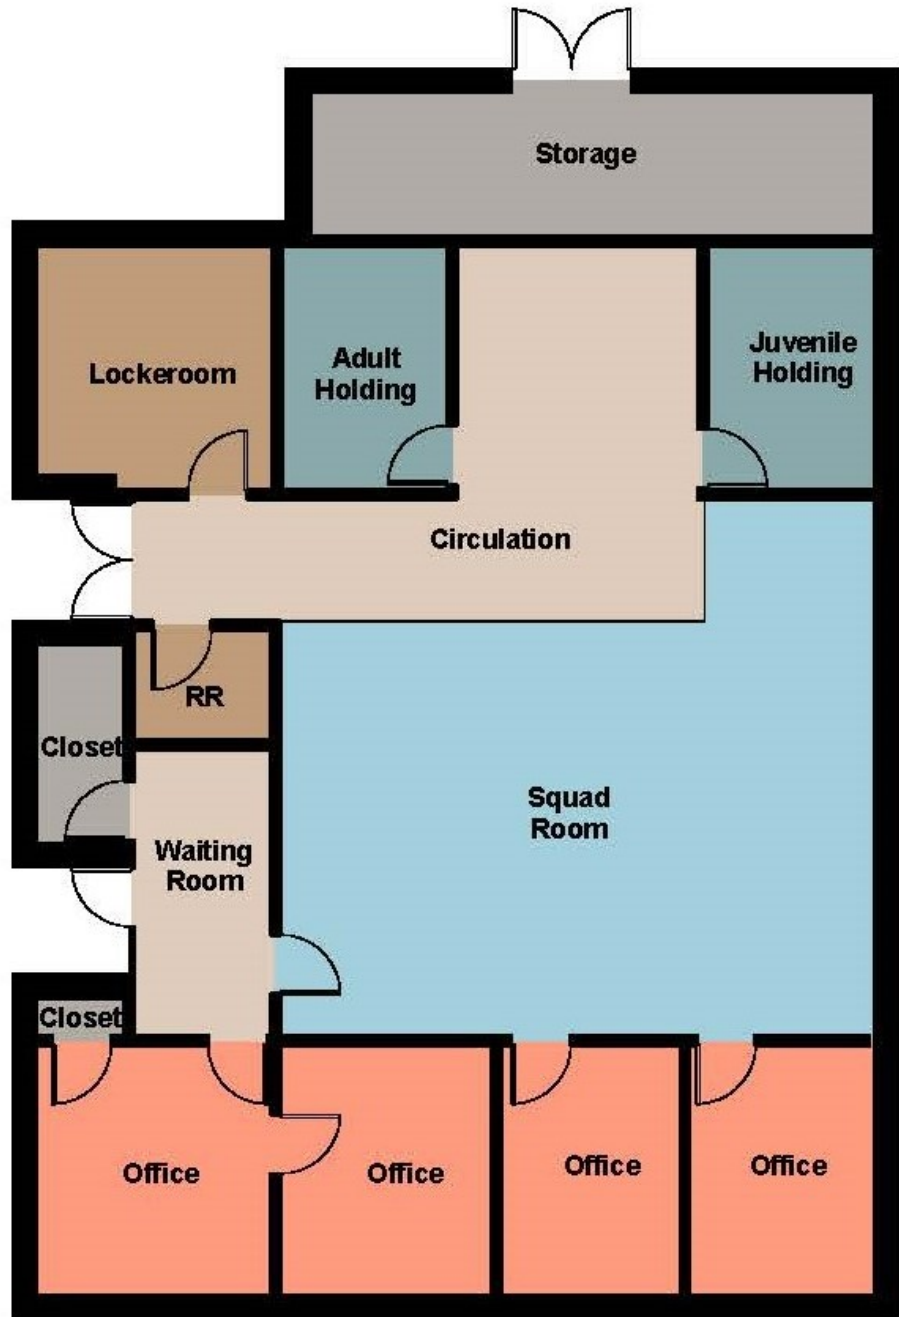

COM POLICE

Department Legend

- Open Programming
- General Classroom
- General Lab
- Admin. / Offices/ Conference Rooms
- Specialty Labs
- Specialty Classroom
- Auditorium / Large Gathering
- Food Prep./ Vending/ Catering
- Student Gathering
- Circulation / Gen. Gathering / Vert. Circ.
- Bathrooms / Lockerooms/ Facilities
- Support / Mech. / IDF. Janitorial

Floor Plan