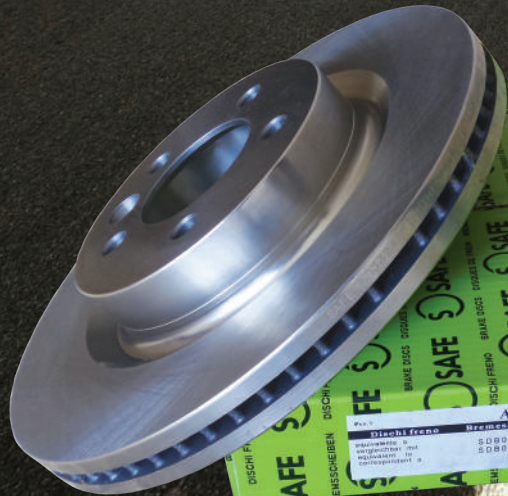

SAFE

Brake Disc & Pad

Ceramic formulation

Shamfered

Slotted

Shimmed

SLIMCO Samir Nohra Bldg Kfarchima Lebanon

Phone: +961-5-430760 - E-Mail: info@slimcoauto.com