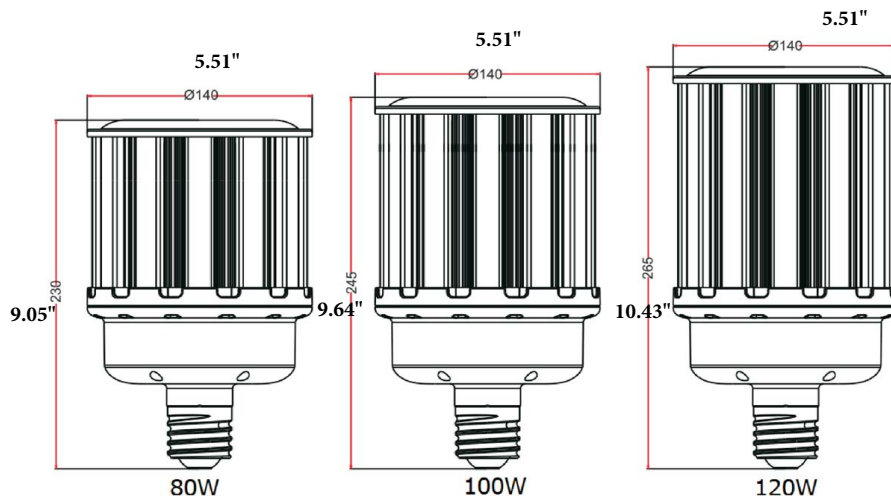

Ventilation heat sink design with more surface areas for cooling

- Can be used in totally enclosed fixture
- IP65 waterproof, for wet locations.
- Compatible with certain confirmed ballasts.
- 6000V high voltage surge protection.
- High lumen effect: 150lm/W.
- UL/CUL/DLC4.0/FCC/CE/RoHS Certificate
- 5 year warranty
- Retrofit replacement for conventional HID/MH/HPS lamps, Post top, Canopies, High bays, etc.

- RMS-360D-K4- II -80W 12000Lumen
- RMS-360D-K4- II -100W 15000Lumen
- RMS-360D-K4- II -120W 18000Lumen

IP65-Waterproof

- RMS-360D-K10-27W -4050 lumens
- RMS-360D-K10-36W -5400 lumens
- RMS-360D-K10-45W -6750 lumens
- RMS-360D-K10-54W -8100 lumens
- RMS-360D-K10-75W -11250 lumens