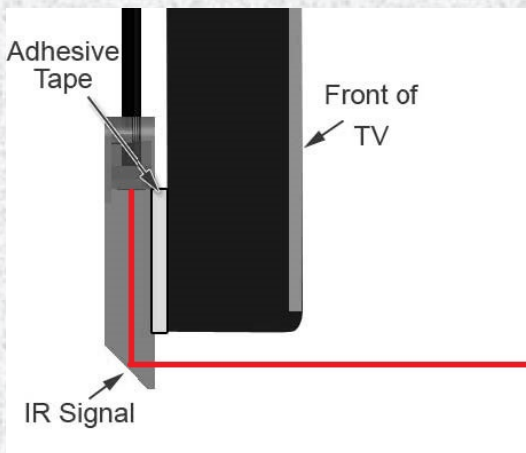

Key Features

- Does not look like a camera! Fully hidden.
- Will eliminate guest complaints and unease.
- Low cost, quick and easy to install.
- High performance & high reliability IR Receiver, functions better than all of the competition.
- Provides corner to corner coverage.
- Almost permanent adhesive, will not fall off or get knocked off by house cleaning
- Eliminates unnecessary tech support calls
- Detachable 1M cable to fit most Set Back Box installations, other lengths available.
- This Patented Technology is already installed in hundreds of thousands of hotel rooms across the US.

If you have IR Receiver's mounted on your TV bezel, then you need Stealth Remote Prisms instead.