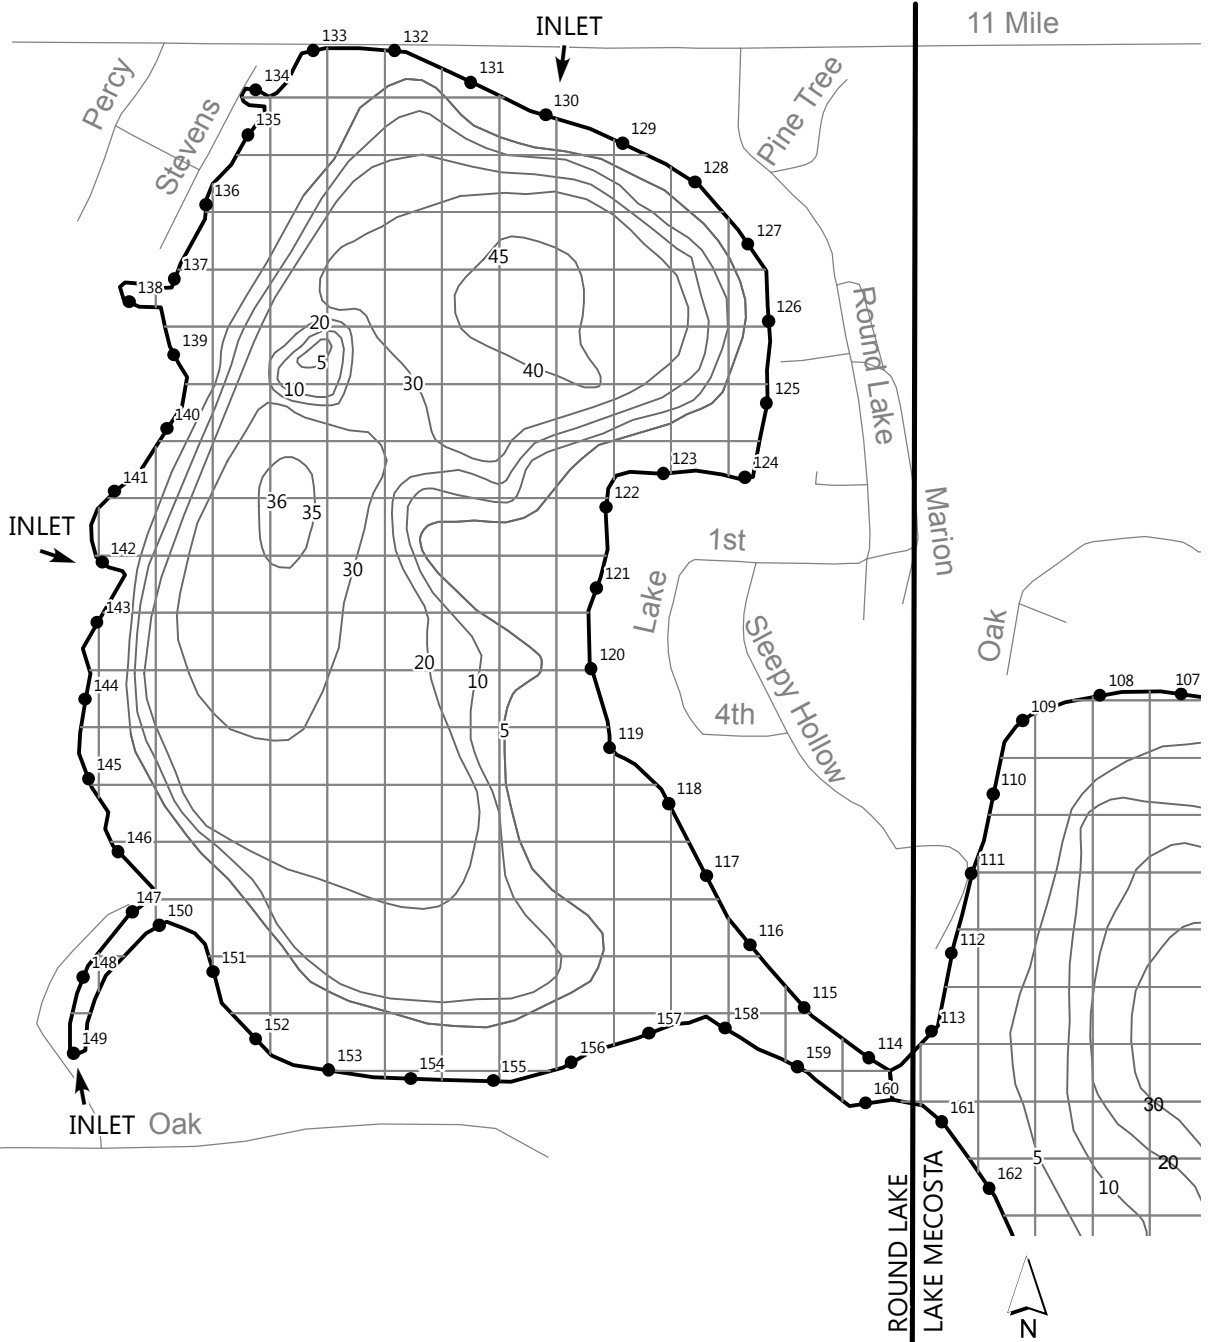

Date: _____

Crew: _____

Weather: _____

TRI-LAKES (ROUND LAKE) MECOSTA COUNTY, MICHIGAN AQUATIC PLANT SURVEY MAP 704 ACRES (156 ACRES)

□ = 1 ACRE

Plant Names

1 E. Milfoil	22 Utricularia vulgaris
2 Curly leaf pndwd	23 Bladderwort-mini
3 Chara	24 Buttercup
4 Thinleaf pndwd	25 Naiad
5 Flatstem pndwd	26 Brittle naiad
6 Robbins pndwd	27 Sago pondweed
7 Variable pndwd	30 Nymphaea
8 Whitestem pndwd	31 Nuphar
9 Richardsons pndwd	32 Brasenia
10 Illinois pndwd	33 Lemna minor
11 Large leaf pndwd	34 Spirodella
12 American pndwd	35 Watermeal
13 Floating leaf pndwd	36 Arrowhead
14 Water stargrass	37 Pickerelweed
15 Wild celery	38 Arrow arum
16 Sagittaria	39 Cattails
17 Northern milfoil	40 Bulrushes
18 M. verticillatum	41 Iris
19 M. heterophyllum	42 Swamp loosestrife
20 Coontail	43 Purple loosestrife
21 Elodea	

Density

- a Found
- b Sparse
- c Common
- d Dense

Notes:

1 inch = 700 feet

progressive ae

1811 4 Mile Rd NE
Grand Rapids, MI 49525
616 361 2664 OFFICE
616 361 1493 FAX
www.progressiveae.com

REVISION DATE: MARCH, 2016