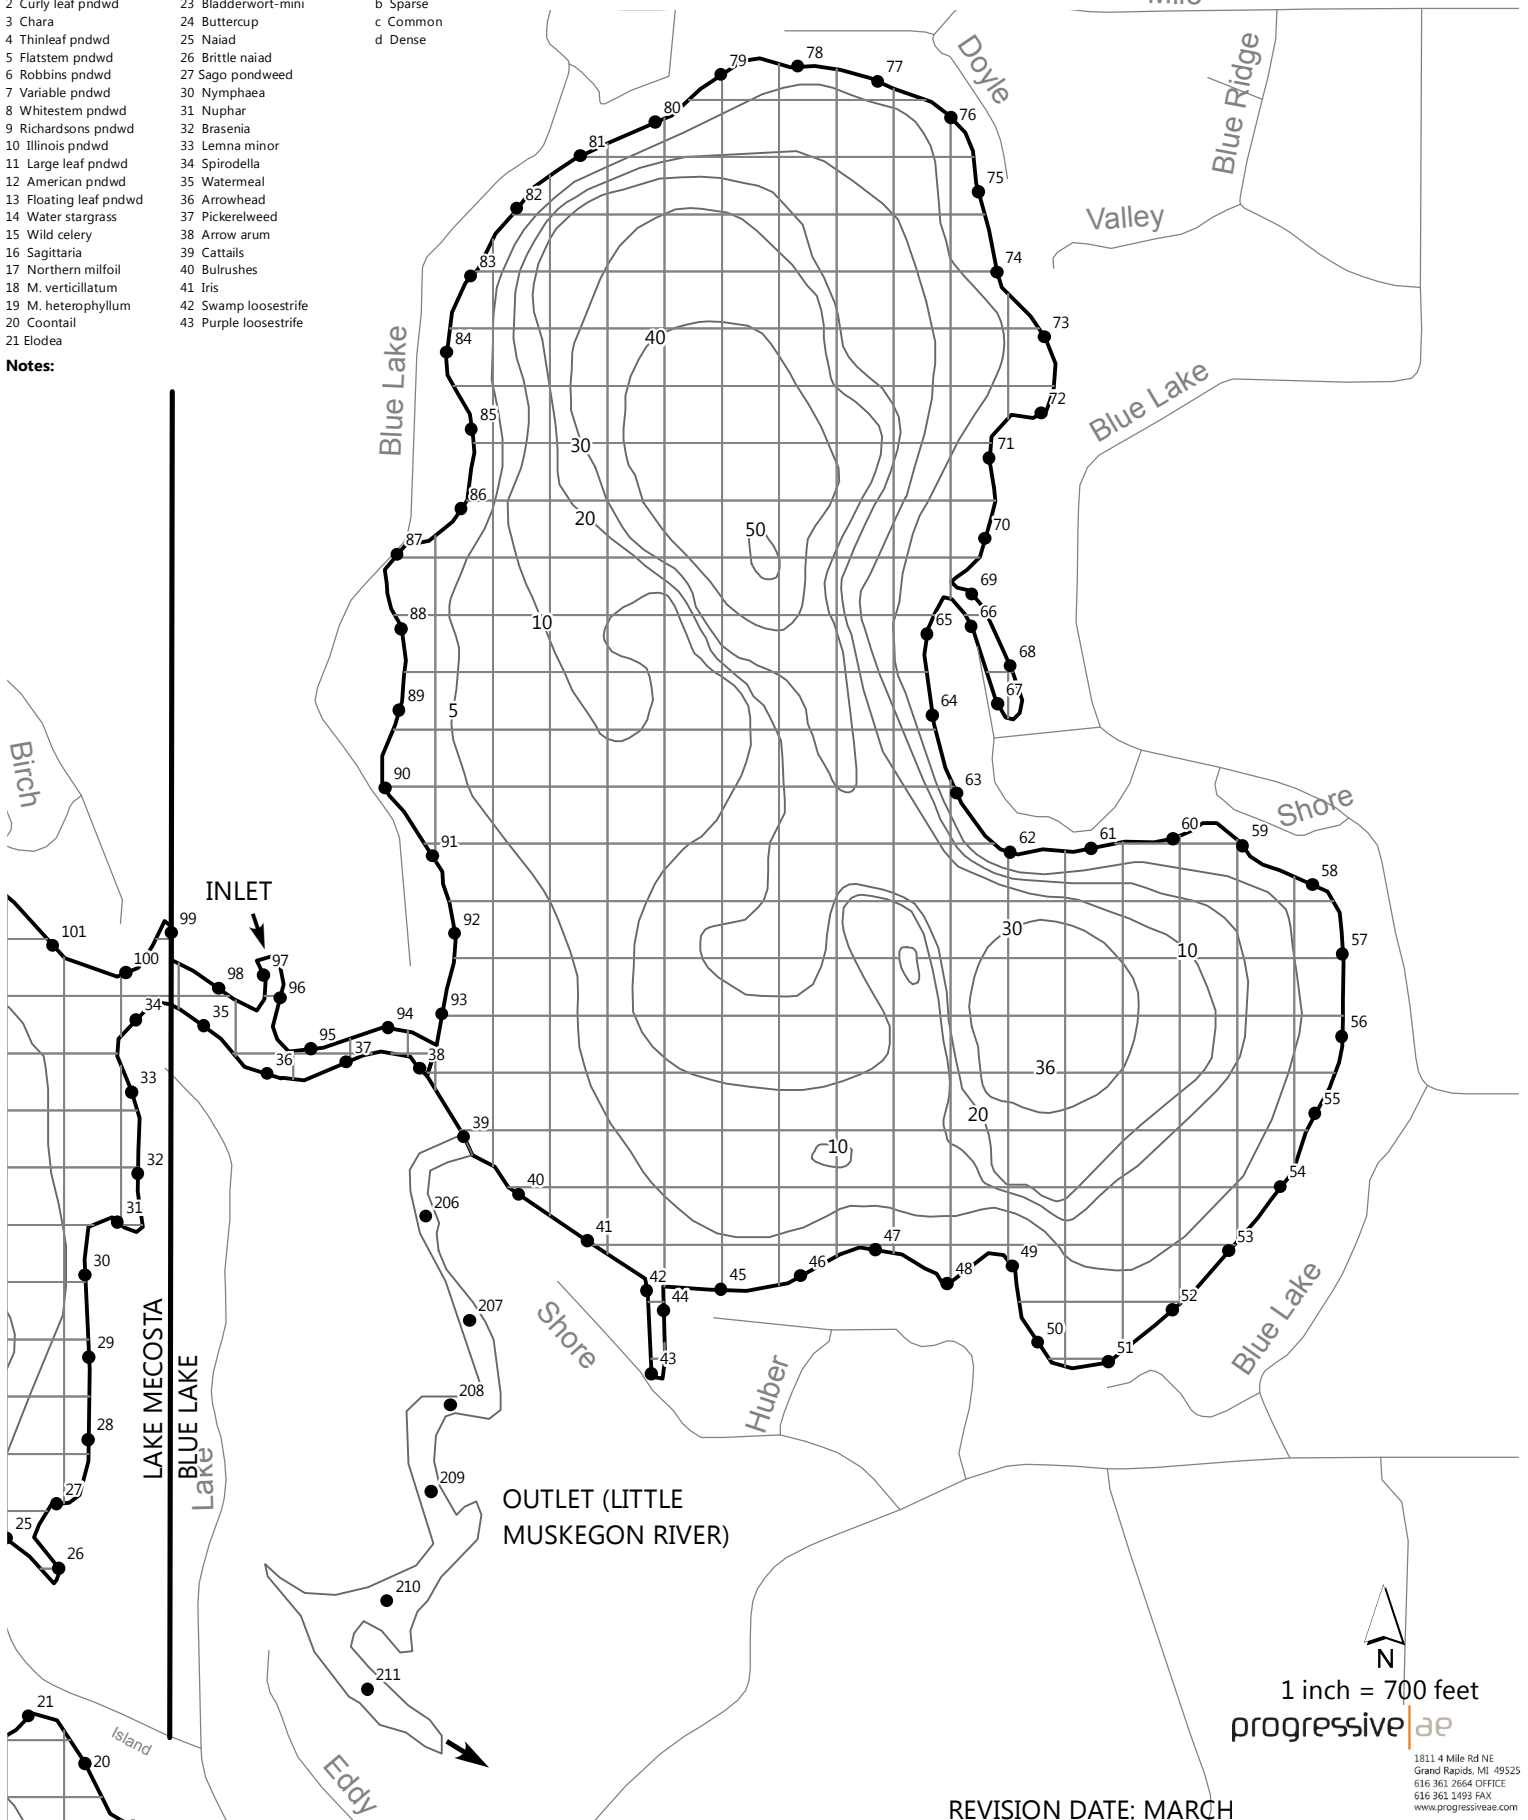

Date: _____

Crew: _____

Weather: _____

TRI-LAKES (BLUE LAKE) MECOSTA COUNTY, MICHIGAN AQUATIC PLANT SURVEY MAP 704 ACRES (232 ACRES)

Plant Names

1 E. Milfoil	22 Utricularia vulgaris
2 Curly leaf pndwd	23 Bladderwort-mini
3 Chara	24 Buttercup
4 Thinleaf pndwd	25 Naiad
5 Flatstem pndwd	26 Brittle naiad
6 Robbins pndwd	27 Sago pondweed
7 Variable pndwd	30 Nymphaea
8 Whitestem pndwd	31 Nuphar
9 Richardson's pndwd	32 Brasenia
10 Illinois pndwd	33 Lemna minor
11 Large leaf pndwd	34 Spirodella
12 American pndwd	35 Watermeal
13 Floating leaf pndwd	36 Arrowhead
14 Water stargrass	37 Pickerelweed
15 Wild celery	38 Arrow arum
16 Sagittaria	39 Cattails
17 Northern milfoil	40 Bulrushes
18 M. verticillatum	41 Iris
19 M. heterophyllum	42 Swamp loosestrife
20 Coontail	43 Purple loosestrife
21 Elodea	

Density

- a Found
- b Sparse
- c Common
- d Dense

Notes:

REVISION DATE: MARCH