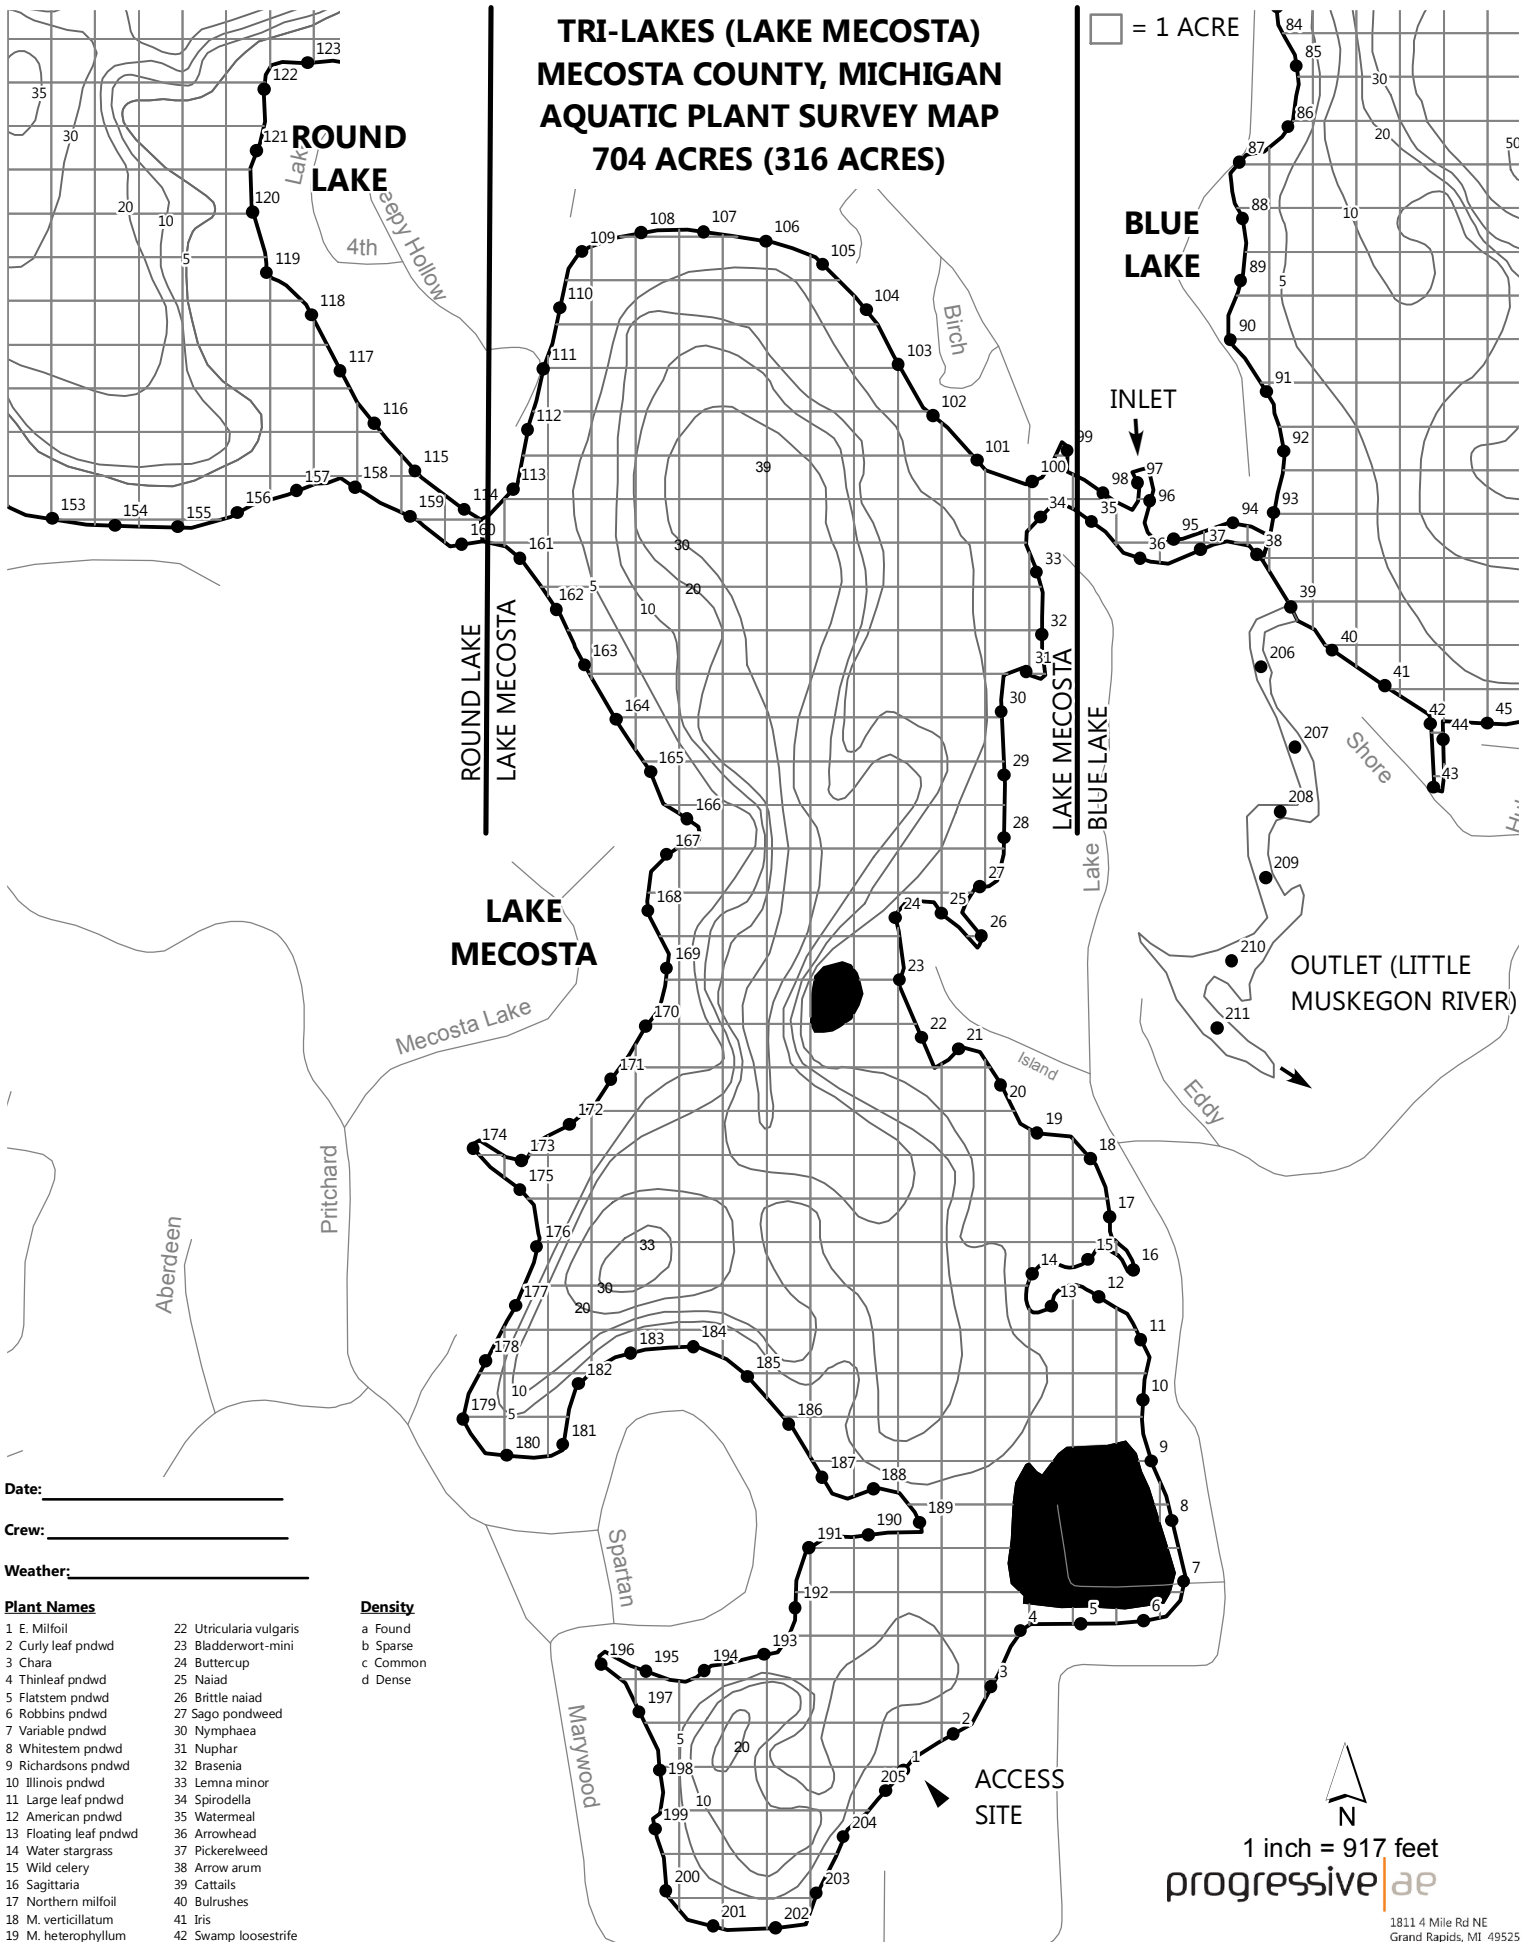

# TRI-LAKES (LAKE MECOSTA) MECOSTA COUNTY, MICHIGAN AQUATIC PLANT SURVEY MAP 704 ACRES (316 ACRES)

Date: \_\_\_\_\_

Crew: \_\_\_\_\_

Weather: \_\_\_\_\_

**Plant Names**

- |                        |                         |
|------------------------|-------------------------|
| 1 E. Milfoil           | 22 Utricularia vulgaris |
| 2 Curly leaf pndwd     | 23 Bladderwort-mini     |
| 3 Chara                | 24 Buttercup            |
| 4 Thinleaf pndwd       | 25 Naiad                |
| 5 Flatstem pndwd       | 26 Brittle naiad        |
| 6 Robbins pndwd        | 27 Sago pondweed        |
| 7 Variable pndwd       | 30 Nymphaea             |
| 8 Whitestem pndwd      | 31 Nuphar               |
| 9 Richardsons pndwd    | 32 Brasenia             |
| 10 Illinois pndwd      | 33 Lemna minor          |
| 11 Large leaf pndwd    | 34 Spirodella           |
| 12 American pndwd      | 35 Watermeal            |
| 13 Floating leaf pndwd | 36 Arrowhead            |
| 14 Water stargrass     | 37 Pickerelweed         |
| 15 Wild celery         | 38 Arrow arum           |
| 16 Sagittaria          | 39 Cattails             |
| 17 Northern milfoil    | 40 Bulrushes            |
| 18 M. verticillatum    | 41 Iris                 |
| 19 M. heterophyllum    | 42 Swamp loosestrife    |
| 20 Coontail            | 43 Purple loosestrife   |
| 21 Elodea              |                         |