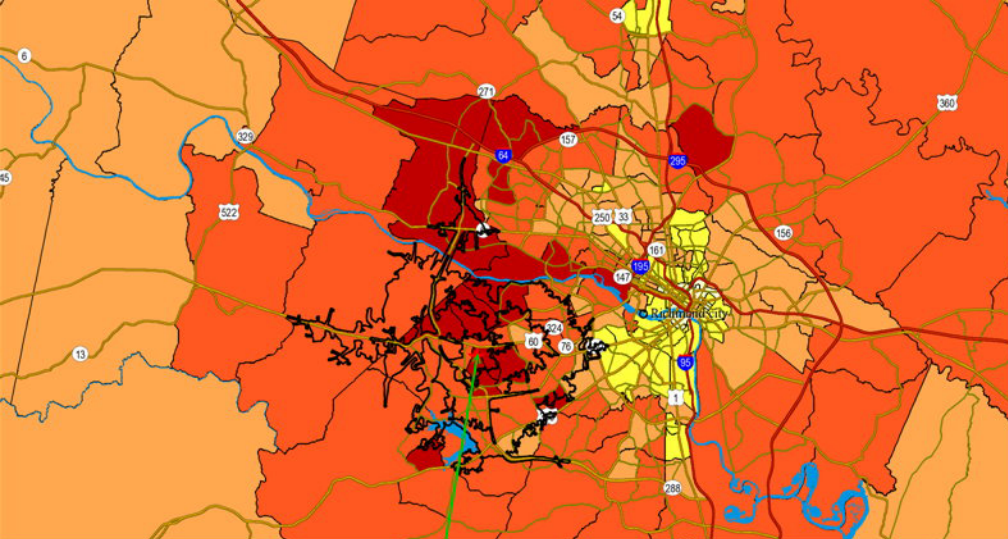

2007 Median Household Income by Census Tracts

- ★ Subject Site
- 5,10,15 minute drive times
- ⊙ Big City Ctr
- ⊙ Medium City Ctr
- Prim. Hwy
- Secd. Hwy
- Maj. Rds
- Water Bodies

**The Green at the
Village of Midlothian**