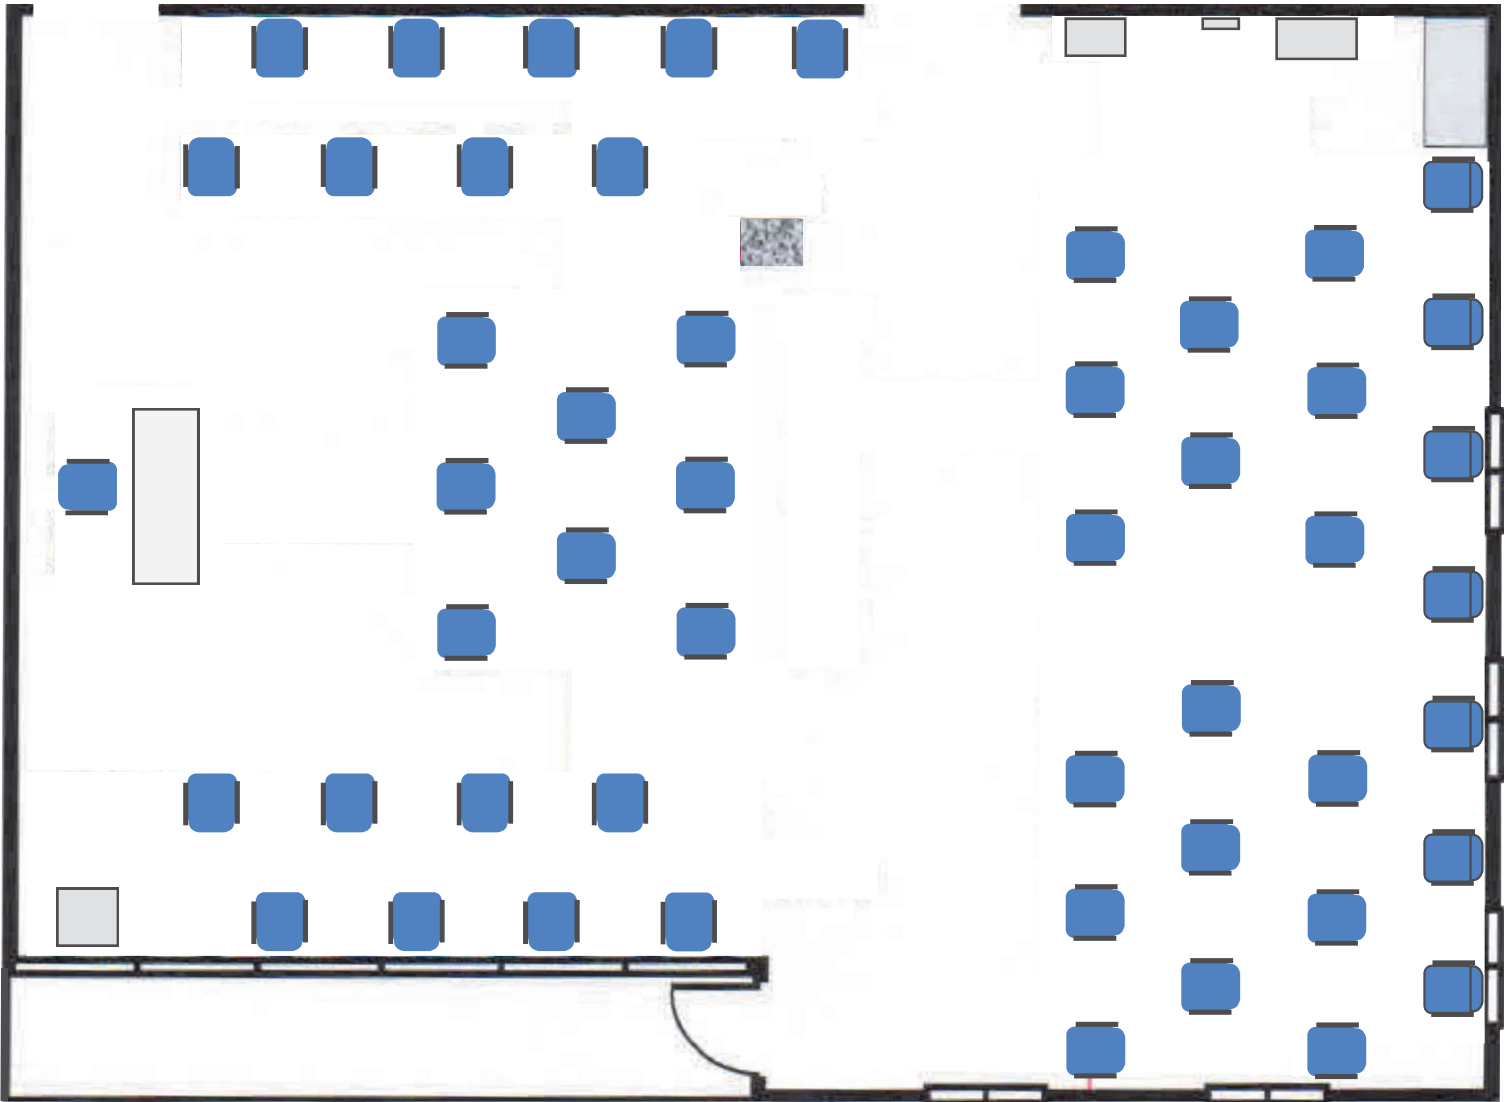

Seating to be arranged as shown above following the meetings below:

	Sun	Mon	Tue	Wed	Thu	Fri	Sat
Morning (7:07/9:30)		X		X		X	X
Women's (10:30/11:00)				X			
Noon		X				X	
Evening (7:30/6:30)						X	X

Seating to be arranged as shown above following the meetings below:

	Sun	Mon	Tue	Wed	Thu	Fri	Sat
Morning (7:07/9:30)		X		X		X	X
Women's (10:30/11:00)				X			
Noon		X				X	
Evening (7:30/6:30)						X	X