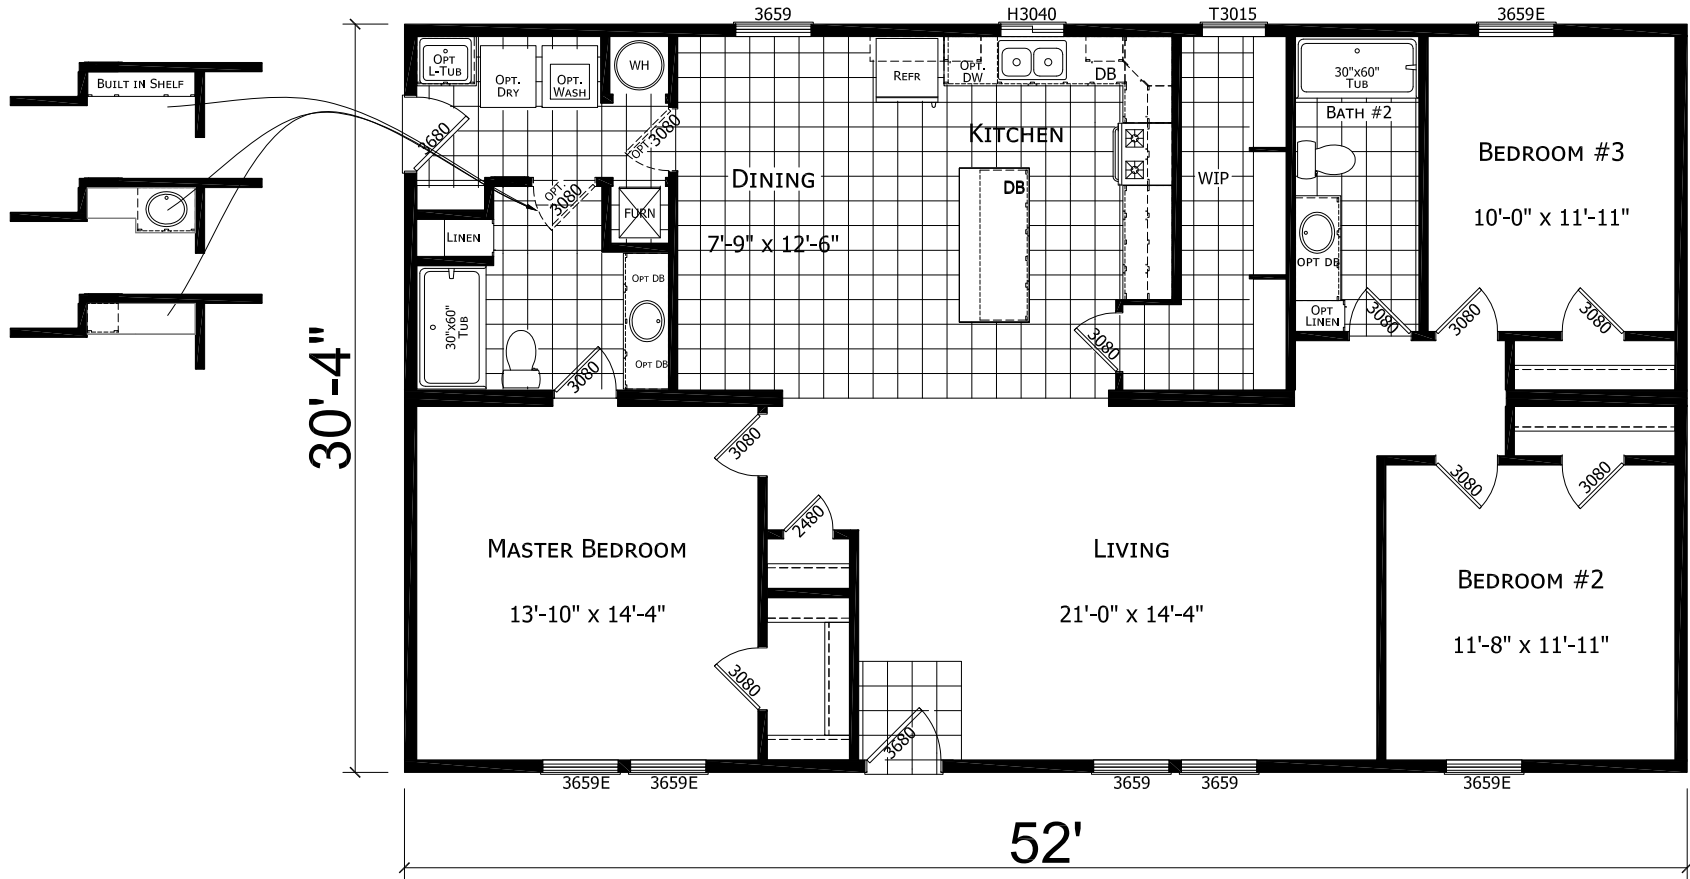

MODEL 17-HC-6523P

3 BEDROOM, 2 BATH

ACTUAL SIZE: 52' x 30'-4"

TOTAL AREA: 1,578 SQ. FT.

CHAMPION
 MANUFACTURED BEAUTIFULLY™
 1425 SUNNYSIDE RD. WEISER, ID 83672

MODIFICATIONS

PROJECT: HC-17-HC6523P
 52' x 30'-4" 3 BD 2 BTH
 DRAWN BY: MJW
 DATE: 06-15-18
 SCALE: 3/16" = 1'-0"