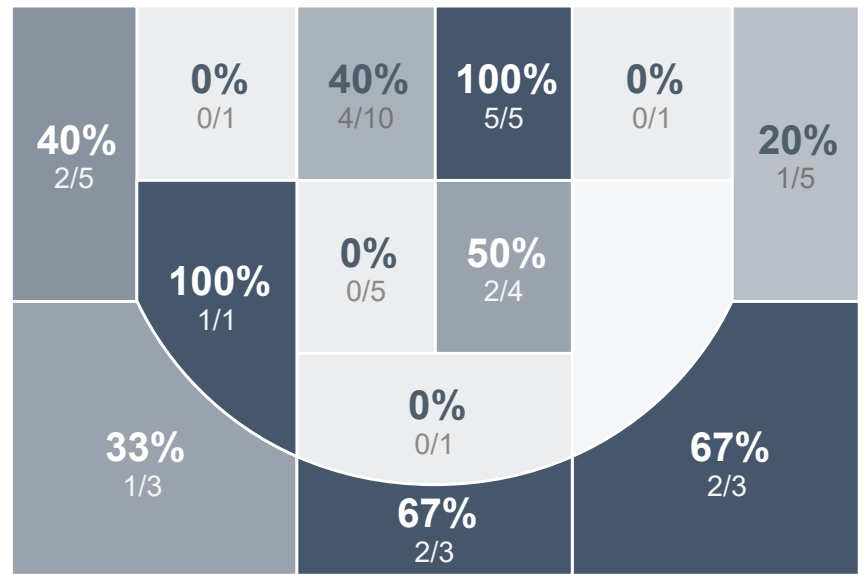

Century Patriots Girls Basketball