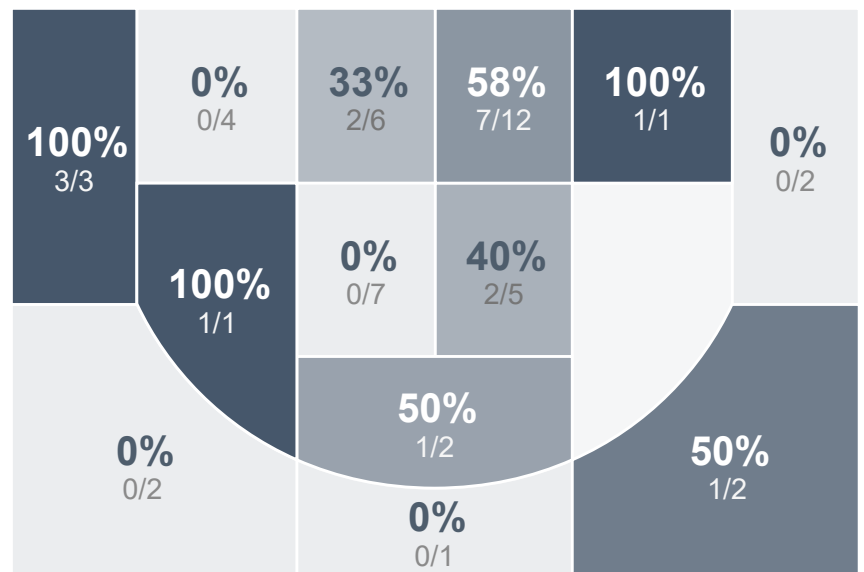

Minot High School