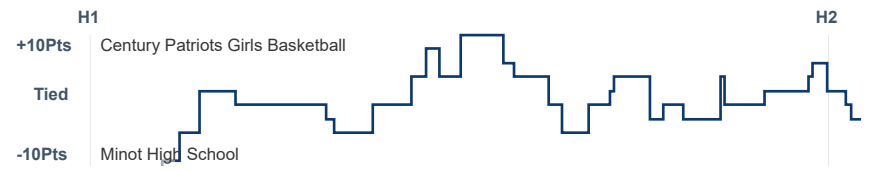

Box Score Report

CHS @ Minot - Jan 21, 2020 - W 62-54

Period Stats

Team	1	2	Final
CHS	32	30	62
MHS	26	28	54

Run Graph

Team Stats

	CHS	MHS
Field Goal %	42.6%	37.5%
Effective Field Goal %	51.1%	41.7%
2FG Made/Attempted	12/28	14/38
2FG%	42.9%	36.8%
3FG Made/Attempted	8/19	4/10
3FG%	42.1%	40.0%
FT Made/Attempted	14/20	14/21
Free Throw Percentage	70.0%	66.7%
Points Per Possession	0.99	0.84
Transition Points	4	4
Points Off Turnovers	14	12
Second Chance Points	15	6
Points in the Paint	22	22
Offensive Rebounds	11	10
Defense Rebounds	23	20
Assists	15	11
Deflections	7	6
Steals	11	5
Blocks	5	2
Turnovers	17	16
Personal Fouls	18	21
Charges Taken	0	0