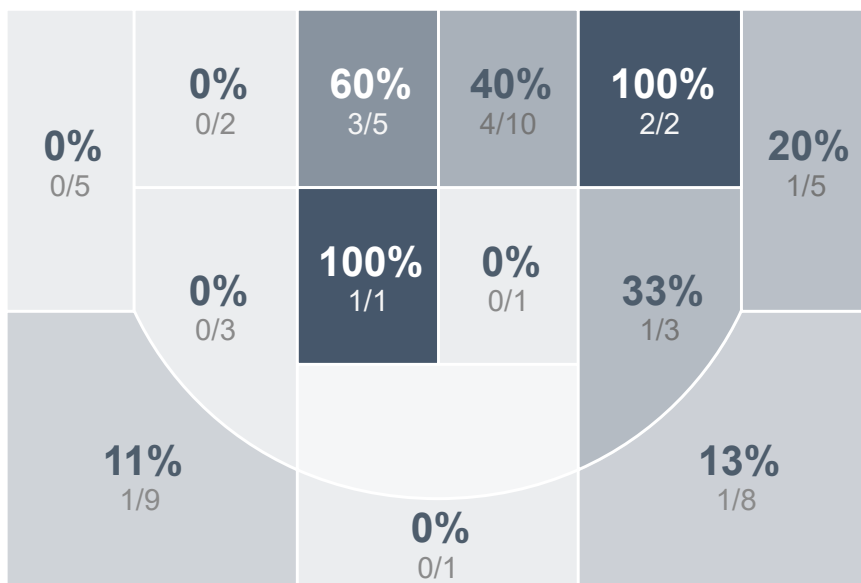

Fargo Shanley