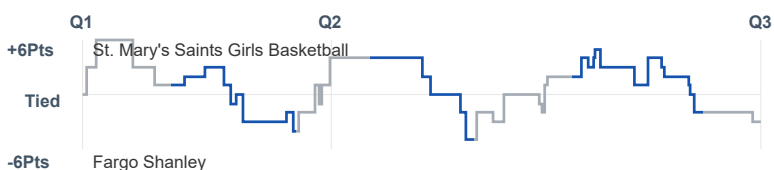

Box Score Report

SMCHS @ Fargo Shanley - Dec 3, 2022 - L 37-40

Period Stats

Team	1	2	3	Final
SMCHS	20	17	0	37
SHS	16	24	0	40

Run Graph

Team Stats

	SMCHS	SHS
Field Goal %	22.0%	25.5%
Effective Field Goal %	30.0%	28.2%
2FG Made/Attempted	3/14	11/27
2FG%	21.4%	40.7%
3FG Made/Attempted	8/36	3/28
3FG%	22.2%	10.7%
FT Made/Attempted	7/16	9/16
Free Throw Percentage	43.8%	56.3%
Points Per Possession	0.52	0.57
Transition Points	5	2
Points Off Turnovers	6	17
Second Chance Points	6	7
Points in the Paint	6	16
Offensive Rebounds	17	9
Defense Rebounds	33	24
Assists	9	8
Deflections	15	18
Steals	10	15
Blocks	0	2
Turnovers	31	17
Personal Fouls	16	18
Charges Taken	0	0