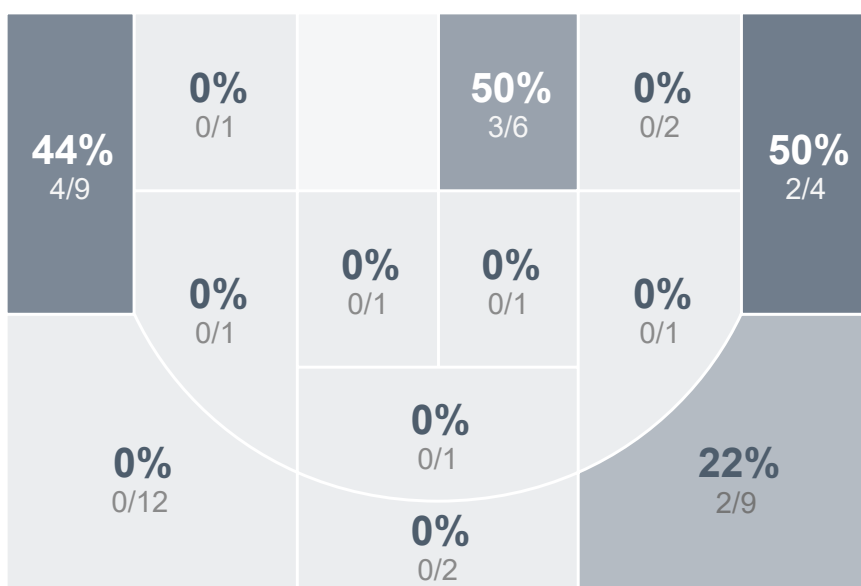

St. Mary's Saints Girls Basketball