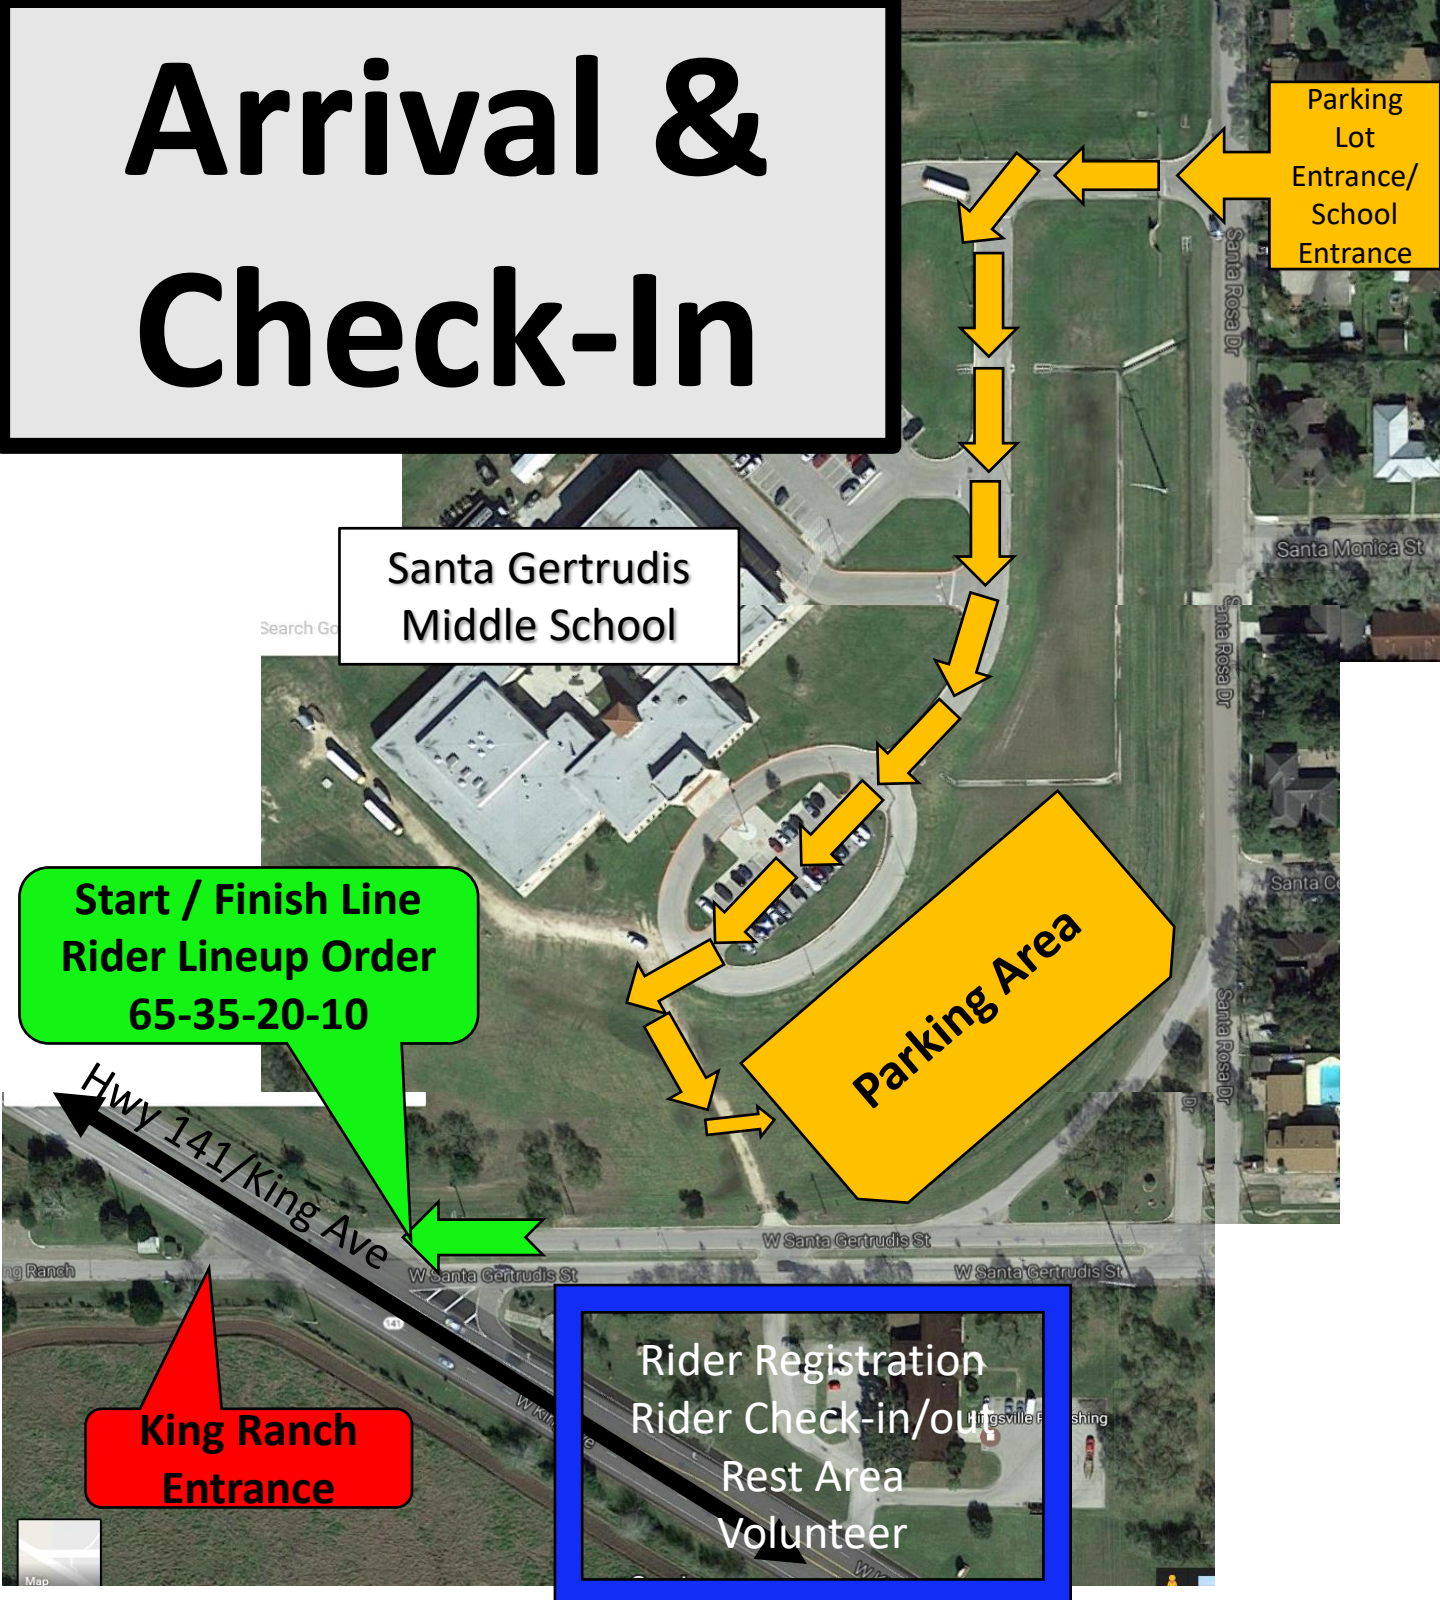

Arrival & Check-In

Parking

Santa Gertrudis Middle School
803 Santa Rosa
Kingsville, TX 78363

Registration / Check-in/out

Kingsville Record Parking
1831 West Santa Gertrudis
Kingsville, TX 78363

Sequence of Events

**5:30am Registration Table Open
(Packet Pickup / Check-In)**

7:30am Opening Ceremony

8:00am Start Ride

**As Complete – Check-Out with
Registration Table**