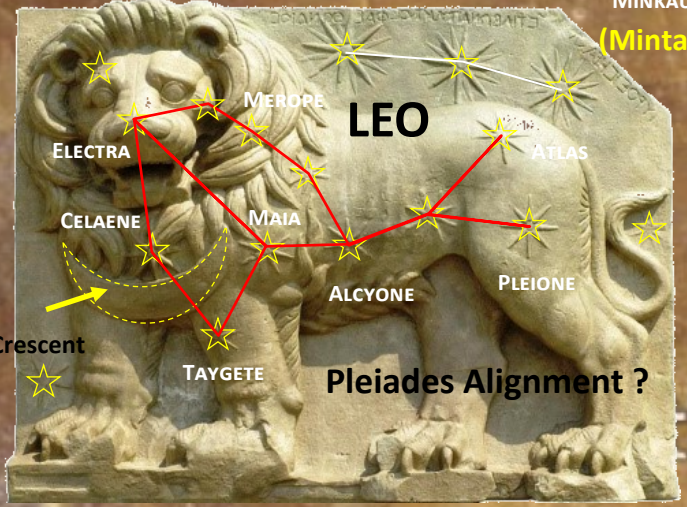

CYDONIA COSMIC CONFLICT

Based on Google Mars satellite survey, the entire Cydonia, Mars environs appears to correspond, topographically as to depict a lion figure. This lion or 'Leo' is being confronted or contested by a Serpent, Hydra. This motif could be as a result of Pareidolia but this precise motif is seen depicted in numerous ancient civilization on Earth since recorded history. It would suggest that the Biblical account of the Cosmic Christ contending with a Serpent type of antagonist is primordial and before Humanity was created.

90°

CELESTIAL CONSTELLATION DEPICTION TOPOGRAPHICALLY OF LEO VANQUISHING SERPENT USURPER

ECHOES OF GENESIS 3:15

LEO
King of Mars

HYDRA

ESA / DLR / FU Berlin (G. Neukum)

© Composition and Some Graphics by
LUIS B. VEGA
vegapost@hotmail.com
www.PostScripts.org
FOR ILLUSTRATION PURPOSES ONLY