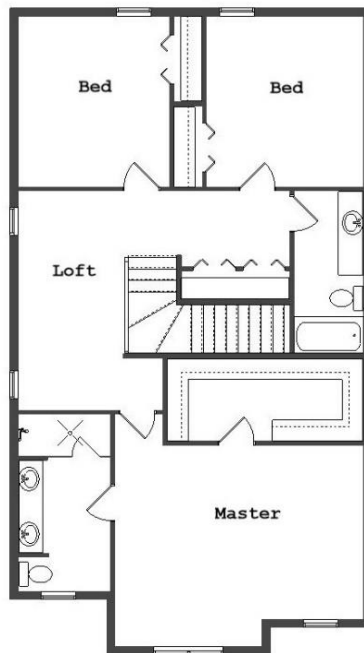

Your Land Your Style Your Home Your Way

Design + Build = Your Best Value

**In-Town 4022**  
**2175 Sq.Ft.**

Requires 40' x 120' Lot  
Copyright © 2017 Kraus Design  
All Rights Reserved

The **Kraus** Company  
DESIGN BUILD