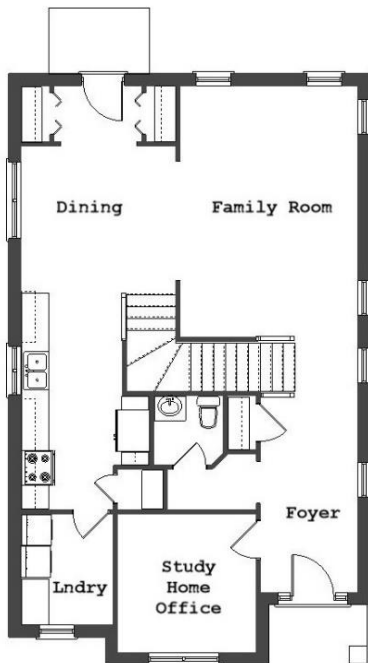

Your Land Your Style Your Home Your Way

Design + Build = Your Best Value

**In-Town 4022**  
**2175 Sq.Ft.**

Requires 40' x 120' Lot  
Copyright © 2017 Kraus Design  
All Rights Reserved

The **Kraus** Company  
DESIGN BUILD