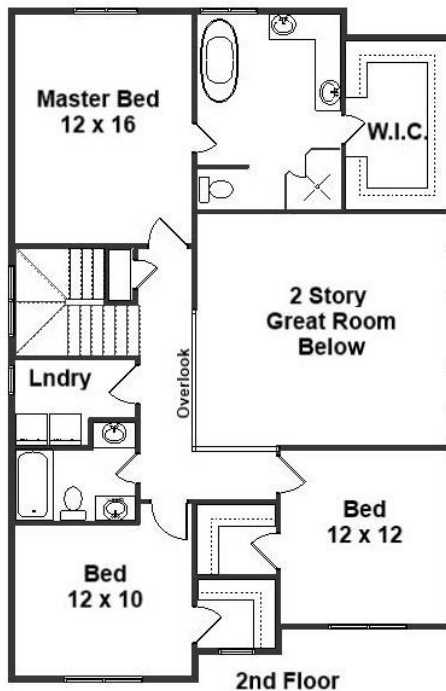

Your Land Your Style Your Home Your Way

Design + Build = Your Best Value

In-Town 5007D
2400 Sq.Ft.

KRAUS
DESIGN + BUILD
248-972-5549

Copyright © 2017 Kraus Design
All Rights Reserved

Setting the New Standard