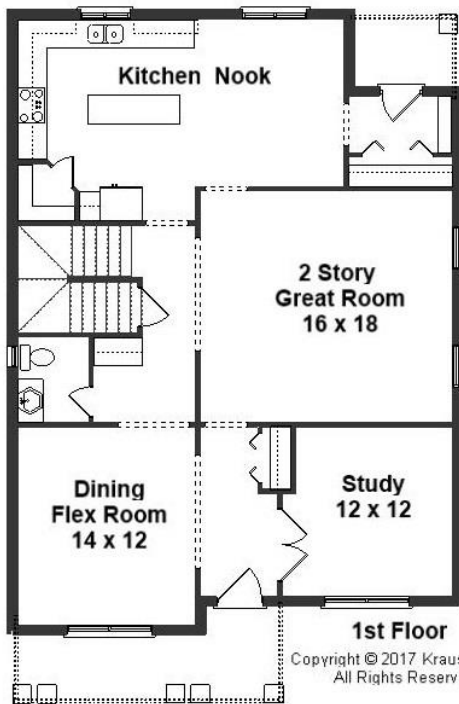

Your Land Your Style Your Home Your Way

Design + Build = Your Best Value

In-Town 5007D
2400 Sq.Ft.

KRAUS
DESIGN + BUILD
248-972-5549

Copyright © 2017 Kraus Design
All Rights Reserved

Setting the New Standard