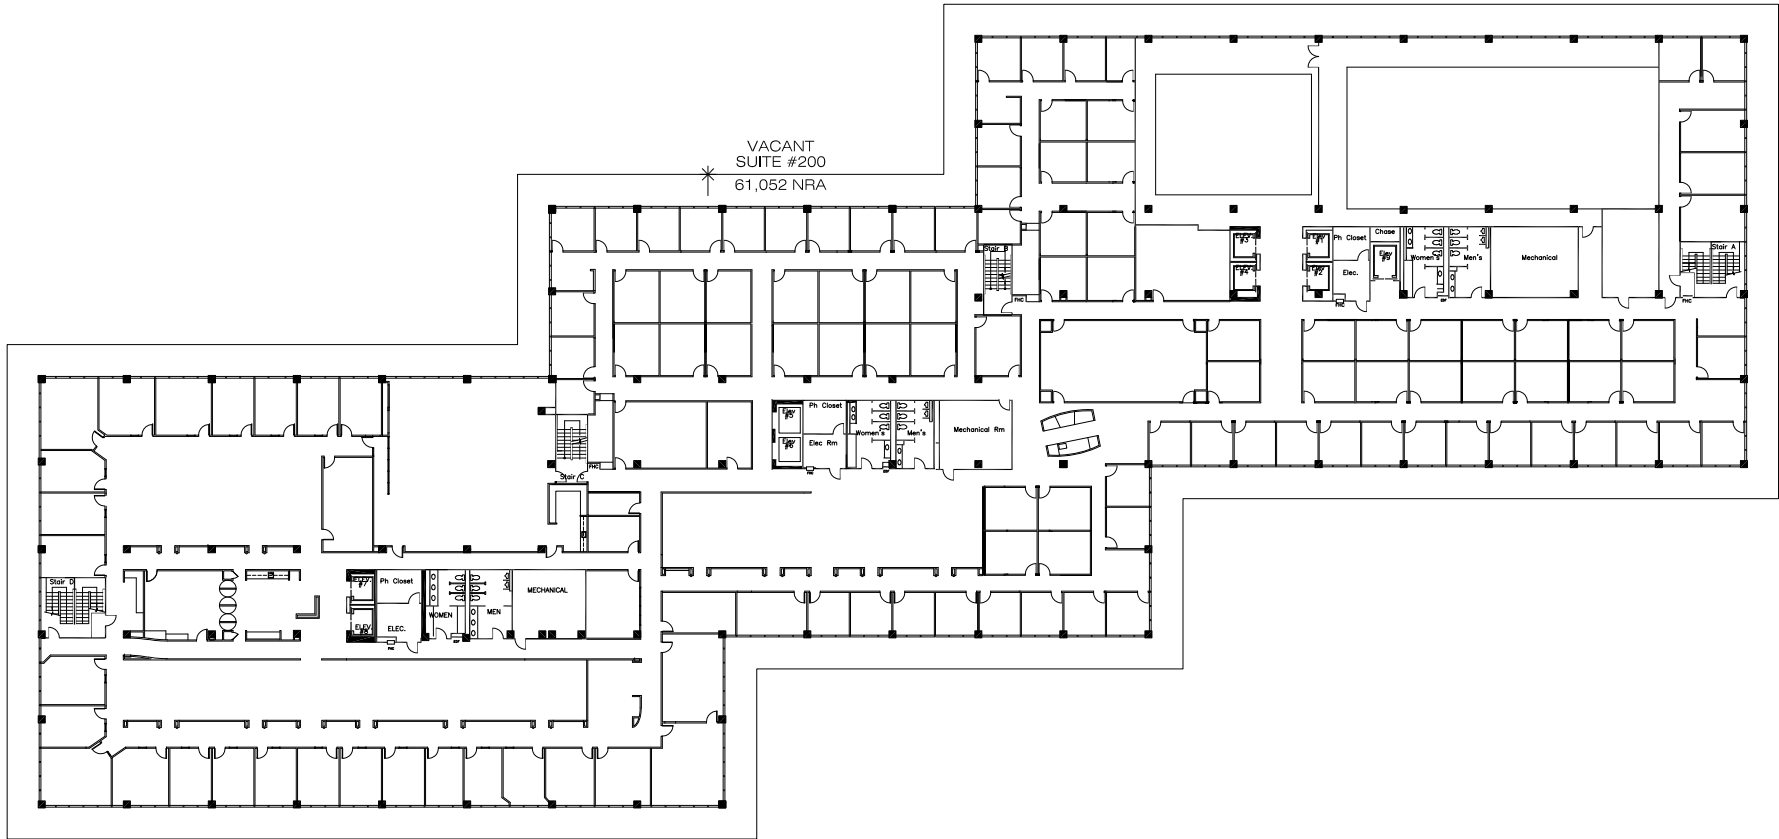

Sugar Creek on The Lake

14141 SW Freeway, Sugar Land, Texas 77478

For Leasing Information please contact:

Brad Sinclair at 713-209-5965
Brad.Sinclair@madisonmarquette.com

Wade Bowlin at 713-209-5753
Wade.Bowlin@madisonmarquette.com

Level 2

The Wingfield/Sears Group, Inc.

ARCHITECTS INTERIOR DESIGNERS

2900 WESLAYAN, SUITE 310 PH 713/627-9690
HOUSTON, TEXAS 77027 FX 713/627-9680