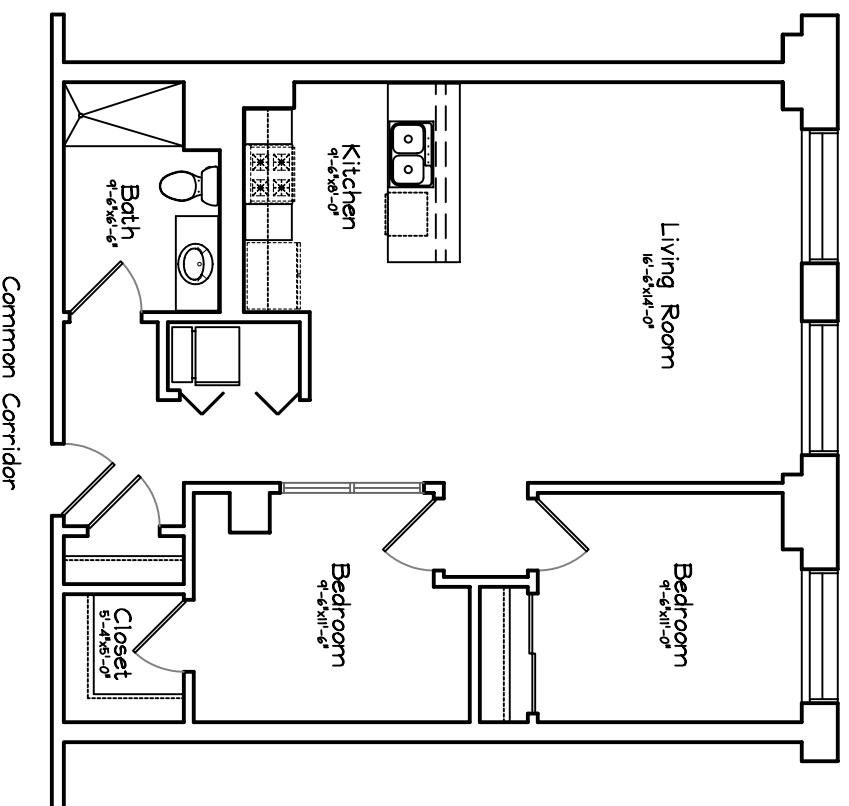

PLANKINTON LOFT APARTMENTS - 4th FLOOR

Exterior Atrium

Unit #462 = 860 sq ft
Two Bedroom, 1 Bath

Scale : 1/8" = 1'-0"

Square Footage taken from center of corridor/party walls to exterior of turned walls.