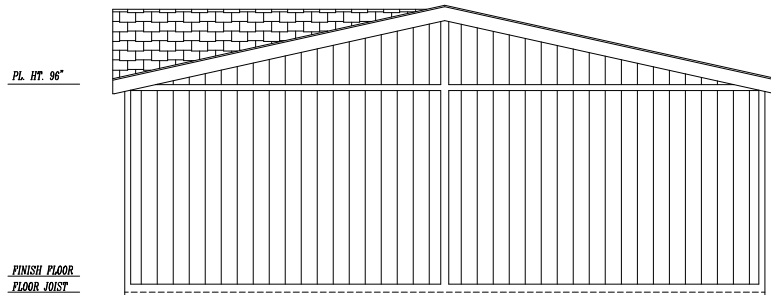

SCHULT FWK 2856

26'-8" x 56'-0"
APPROX. 1,493 SQ. FT.

FRONT SIDEWALL W/ NOMINAL 20'-0" DORMER

FRONT ENDWALL