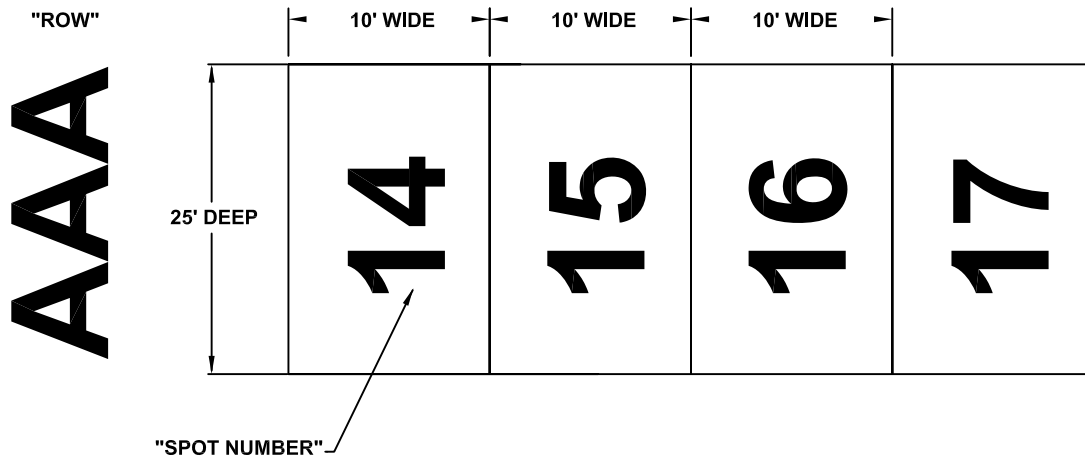

# OUTSIDE SPACES 10' x 25' DEEP

# OUTSIDE UNDERCOVER 10' x 10'

# INSIDE (LIMITED) 10' x 10'