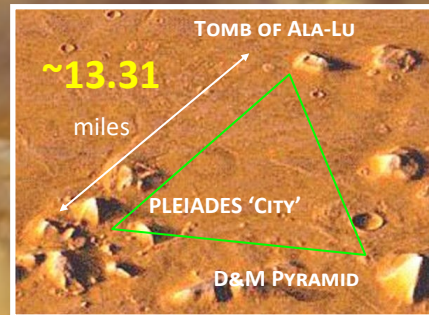

Mt. Ararat & Mecca

1,234 Kilometers

767 miles

**MARTIAN MOTIF
CYDONIA, MARS**

40°44'33.60N 09°27'40.29W

PLEIADES CITY

FACE OF ALA-LU

**19.47°
Minutes of Arc**

333°
Heading

Temple of
Murdoch?

**D&M
PENTAGON**

Google Earth

VEGA
I see u too

© Composition & Some Graphics by
LUIS B. VEGA
vegapost@hotmail.com
www.PostScripts.org
FOR ILLUSTRATION PURPOSES ONLY

Main Sources
Earth.Google.com
Mars.Google.com
Wikipedia.com

Image © 2019 DigitalGlobe

Imagery Date: 10/7/2004 32°32'32.35" N 44°25'16.65" E elev 0 ft eye alt 25512 ft

BABYLON CYDONIA ENVIRONS

MARTIAN MOTIF COMPLEX TRIANGULATION PATTERN

CYDONIA MENSAE — MARS

BABYLON, IRAQ — EARTH