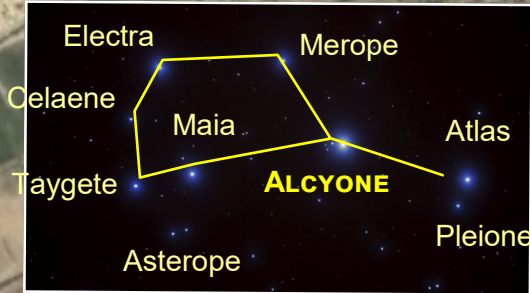

BABYLON CYDONIA STAR MAP

CYDONIA MARS TRIANGULATION PATTERN

**Saddam Palace
PYRAMID CITY**

Ishtar Gate

Nebuchadnazzar Palace

1.44 miles

**Mound
FACE OF ALA-LU**

Nabu Temple

**Murdok
Etemen-anki**

Esagila

**Mound
D&M PYRAMID**

333° HEADING

1.44 Miles

666 Nautical Miles

From Temple of YHWH

Jerusalem to

Mt. Ararat & Mecca

1,234 Kilometers

767 miles

**MARTIAN MOTIF
CYDONIA, MARS**

40°44'33.60N 09°27'40.29W

PLEIADES CITY

FACE OF ALA-LU

**19.47°
Minutes of Arc**