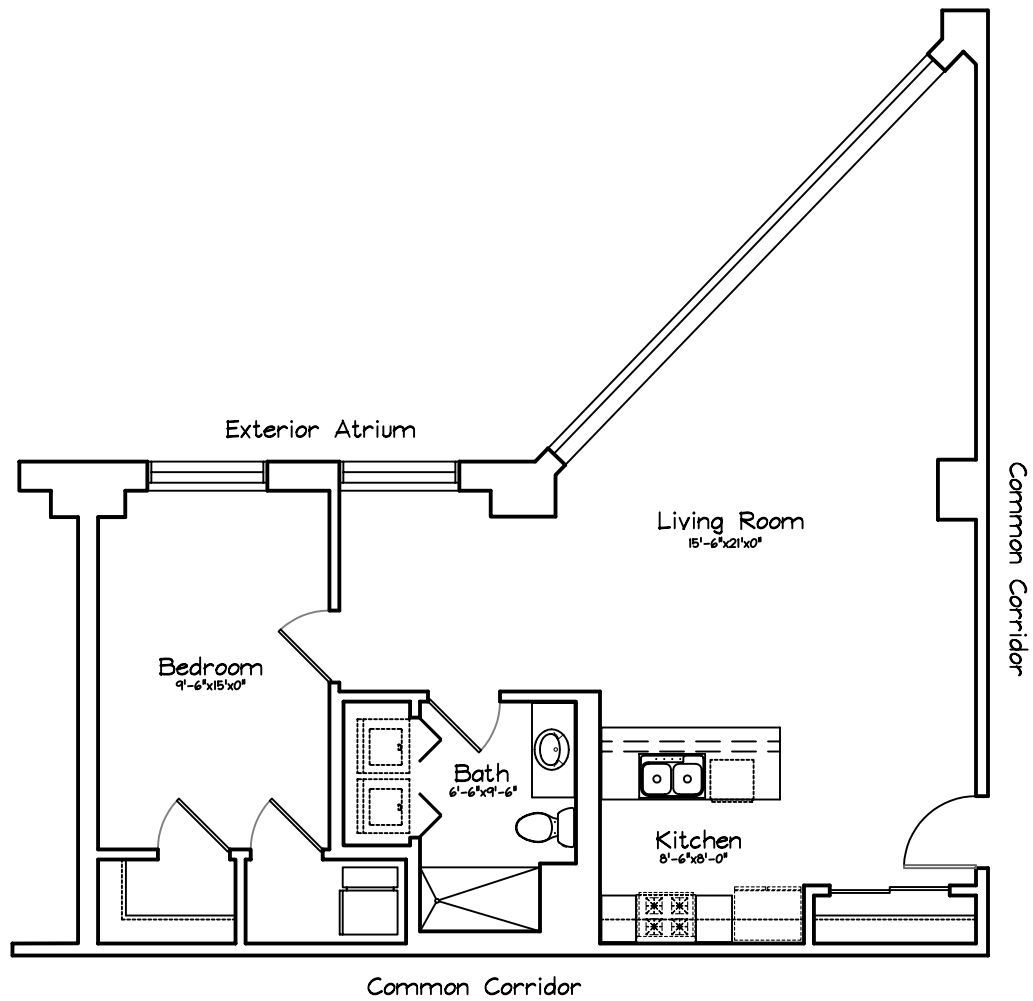

# PLANKINTON LOFT APARTMENTS

## 4th FLOOR

Unit #424 = 900 sq ft  
One Bedroom, 1 Bath  
Scale : 1/8" = 1'-0"

Square Footage taken from center of corridor/party walls  
to exterior of furred walls.