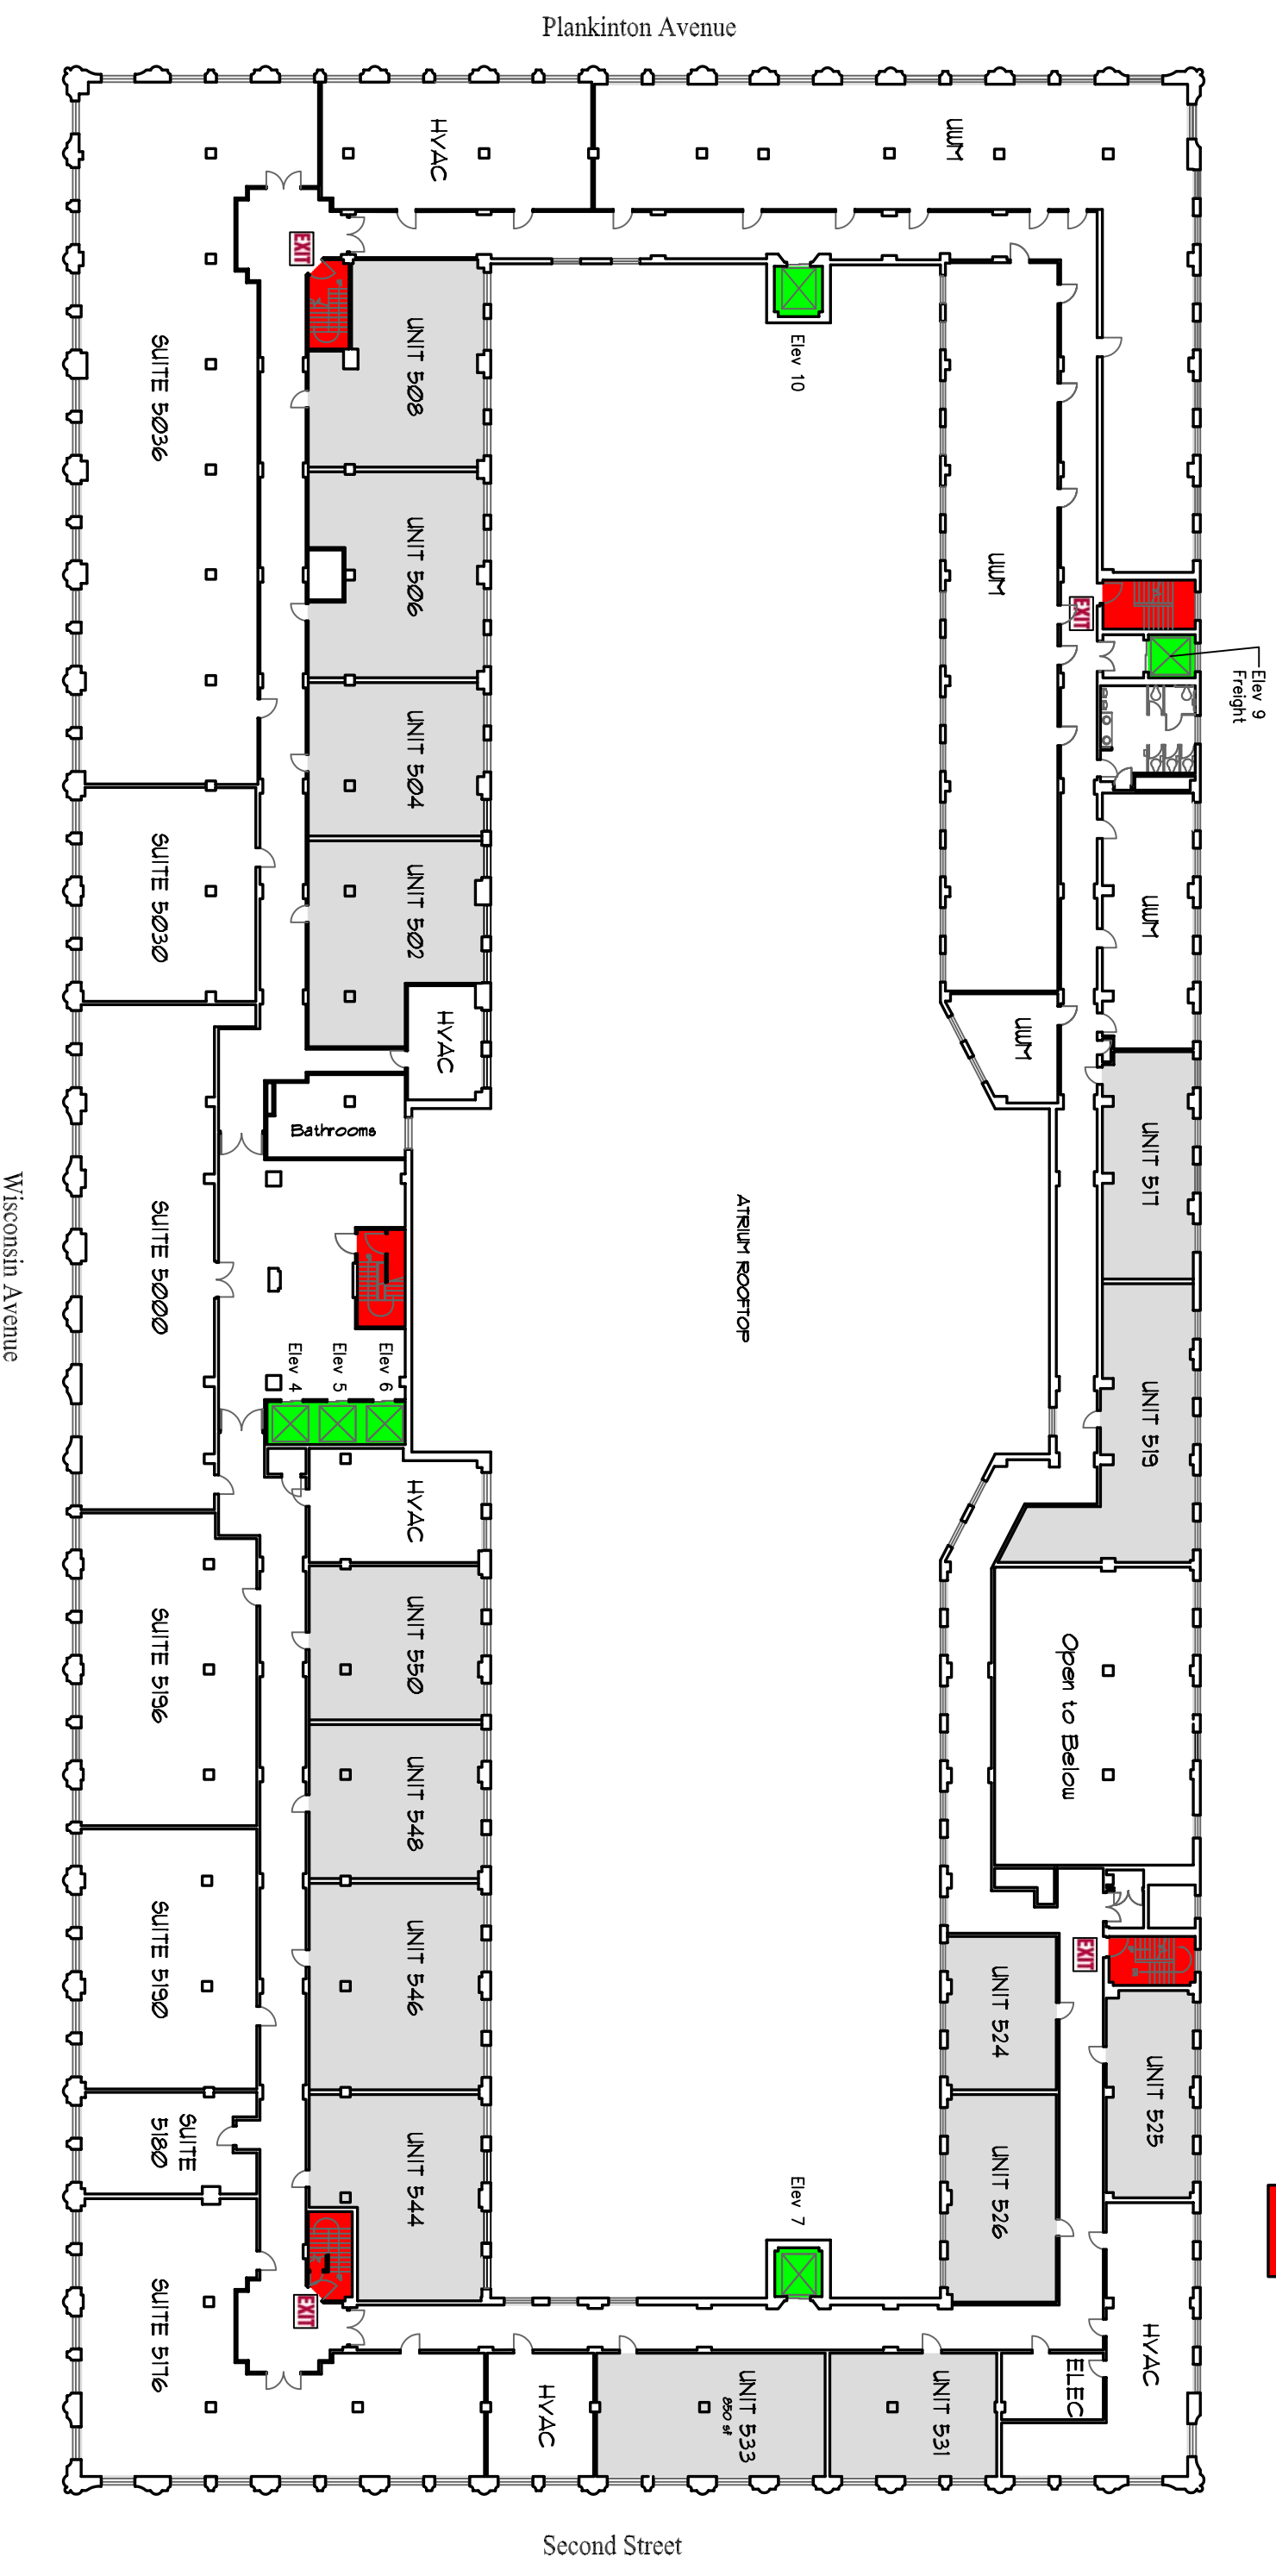

PLANKINTON LOFT APARTMENTS - 5th FLOOR

 ELEVATORS
 EXIT STAIRS

Plankinton Avenue

Second Street

Wisconsin Avenue

ATRIUM ROOFTOP

Open to Below

Elev 9
Freight

Elev 10

Elev 7

Elev 6
Elev 5
Elev 4

EXIT

EXIT

ELEC

EXIT

Bathrooms

EXIT

EXIT

EXIT

SUITE 5036

SUITE 5030

SUITE 5000

SUITE 5196

SUITE 5190