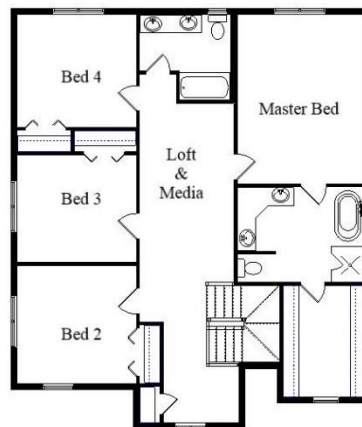

Your Land Your Style Your Home Your Way
Design + Build = Your Best Value

In Town 5004 II D
2550 Sq.Ft.

Copyright © 2021 Kraus Design Build

The **Kraus** Company
DESIGN BUILD

248-972-5549

Setting the New Standard

Your Land Your Style Your Home Your Way

Design + Build = Your Best Value

In Town 5004 D
2550 Sq.Ft.

Copyright © 2021 Kraus Design Build

The **Kraus** Company
DESIGN BUILD

248-972-5549

Setting the New Standard