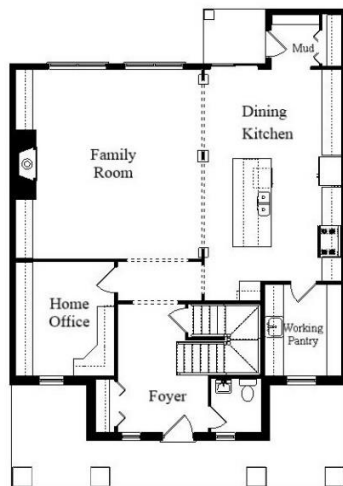

Your Land Your Style Your Home Your Way
Design + Build = Your Best Value

In Town 5004 II D
2550 Sq.Ft.

Copyright © 2021 Kraus Design Build

The **Kraus** Company
DESIGN BUILD

248-972-5549

Setting the New Standard

Your Land Your Style Your Home Your Way

Design + Build = Your Best Value

In Town 5004 D
2550 Sq.Ft.

Copyright © 2021 Kraus Design Build

The **Kraus** Company
DESIGN BUILD

248-972-5549

Setting the New Standard