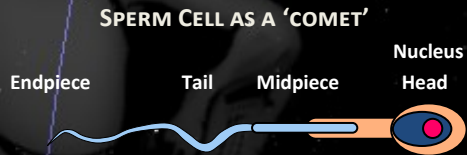

SEASON OF NOAH BEGINS AND ENDS

The purpose of this illustration is to depict 2 Intersecting Comets of the mid-1990s that to some signaled the beginning of the 'Season of Noah'. That is to say that the comet Hyakutake, in particulate had not been seen since the days Noah was completing the Ark and perhaps such a Cosmic Sign is now occurring. This Cosmic Sign-pronounced the coming judgment, not only on the whole Earth but against Lucifer in particular. It is rather sticking that the 2 Comets intersect nearly 1 year apart and on the Spring Feast of YHVH, of Passover. Both comets Hyakutake and Hale-Bopp crossed the same Star Algol in the constellation Perseus exactly 1 year apart on April 11 marking a 'X' intersection precisely over the 'Evil Eye' of Medusa. Is this the countdown for the 'Last Generation' as it was for the Days of Noah? When will the Season conclude? At Jesus' Return.

COMETS OF THE COMING JUDGMENT OF THE OLD ORDER