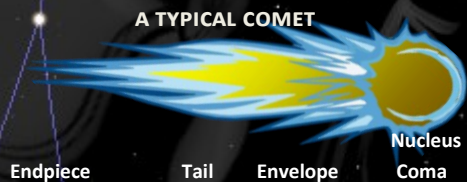

# SEASON OF NOAH BEGINS AND ENDS

The purpose of this illustration is to depict 2 Intersecting Comets of the mid-1990s that to some signaled the beginning of the 'Season of Noah'. That is to say that the comet Hyakutake, in particulate had not been seen since the days Noah was completing the Ark and perhaps such a Cosmic Sign is now occurring. This Cosmic Sign-pronounced the coming judgment, not only on the whole Earth but against Lucifer in particular. It is rather sticking that the 2 Comets intersect nearly 1 year apart and on the Spring Feast of YHVH, of Passover. Both comets Hyakutake and Hale-Bopp crossed the same Star Algol in the constellation Perseus exactly 1 year apart on April 11 marking a 'X' intersection precisely over the 'Evil Eye' of Medusa. Is this the countdown for the 'Last Generation' as it was for the Days of Noah? When will the Season conclude? At Jesus' Return.

## COMETS OF THE COMING JUDGMENT OF THE OLD ORDER

### AS IN THE DAYS OF NOAH

Jesus Christ attested to the Deluge account as being a fact and not fiction in Luke 17 as do most world civilizations that have a Flood Story. Christ declared that before His 2nd-coming, the World would be as in the 'Days of Noah' and on the verge of the LORD's 'New World Order.' The 2 intersecting Comets of 1996 & 1997 could be the confirmation of a cosmic countdown to the end of the 'Season of Noah' in this generation. It is believed Noah was born in 2006 BC, it may correspond to 2006 AD; it took 120 years to complete Ark, a clue to Judgment possibly starting.