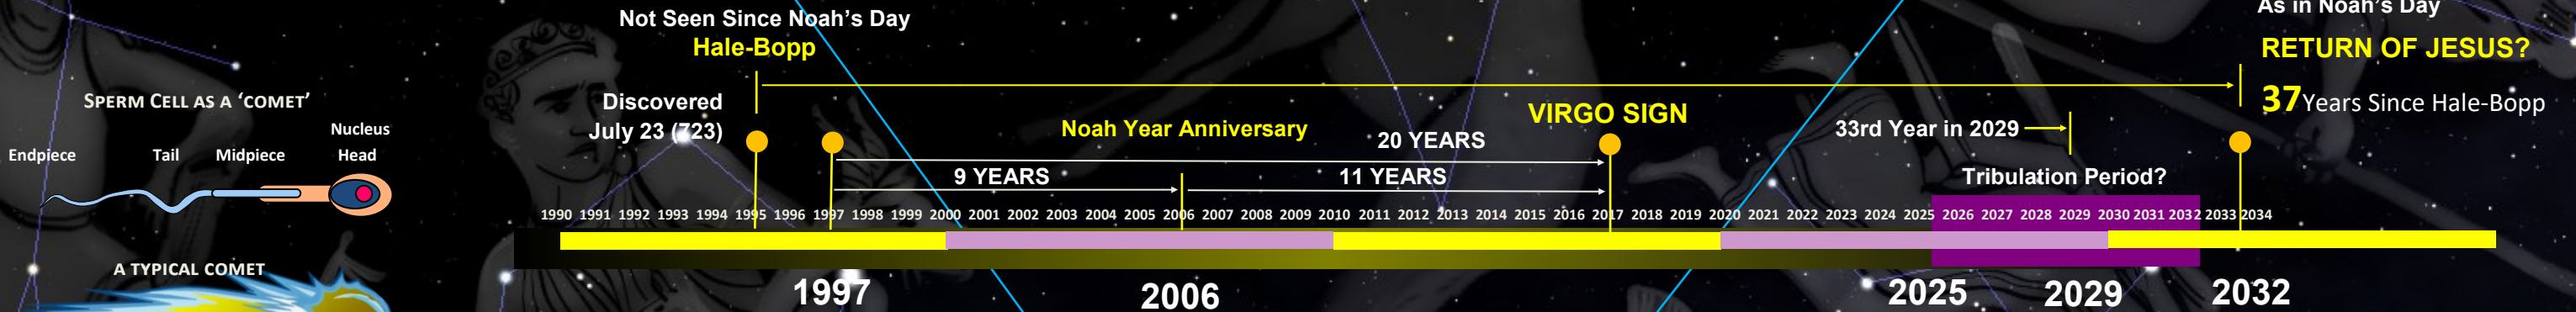

SEASON OF NOAH BEGINS AND ENDS

The purpose of this illustration is to depict 2 Intersecting Comets of the mid-1990s that to some signaled the beginning of the 'Season of Noah'. That is to say that the comet Hyakutake, in particulate had not been seen since the days Noah was completing the Ark and perhaps such a Cosmic Sign is now occurring. This Cosmic Sign-pronounced the coming judgment, not only on the whole Earth but against Lucifer in particular. It is rather sticking that the 2 Comets intersect nearly 1 year apart and on the Spring Feast of YHVH, of Passover. Both comets Hyakutake and Hale-Bopp crossed the same Star Algol in the constellation Perseus exactly 1 year apart on April 11 marking a 'X' intersection precisely over the 'Evil Eye' of Medusa. Is this the countdown for the 'Last Generation' as it was for the Days of Noah? When will the Season conclude? At Jesus' Return.

COMETS OF THE COMING JUDGMENT OF THE OLD ORDER