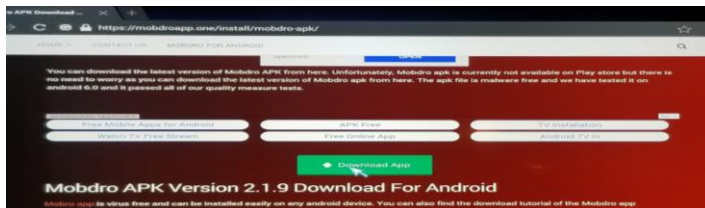

INSTALL 2 APPS MOBDRO & DREAM TV USING WIRELESS MOUSE IS SUGGESTED

TYPE IN BROWSER MOBDRO LIVE TV APK

MOBDROAPKDOWNLOADLATESTAPK2.1.9

SELECT THE ABOVE WEB PAGE FROM LIST NEXT SCREEN YOU'LL BE HERE.

SCROLL TO GREEN BOX AND DOWNLOAD ALLOW A 1-2 MINUTES FOR INSTALL

OPEN BLANK WEBPAGE

TYPE IN DREAM TV APK & SELECT FROM THE LIST OF WEB SITES

DREAM TV APK DOWNLOAD DREAM TV APP ANDROID LATEST VERSION MORPHEUS TV

SELECT THE LINK "Download Dream TV APK V3.2.11(UPDATED) THEN LOOK FOR THE GREEN BOX DOWNLOAD (13.65 MB)