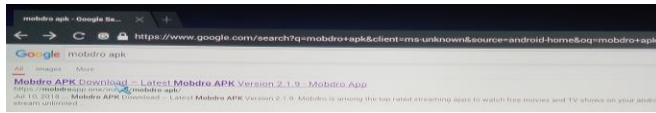

INSTALL 2 APPS MOBDRO & DREAM TV USING WIRELESS MOUSE IS SUGGESTED

TYPE IN BROWSER MOBDRO LIVE TV APK

MOBDROAPKDOWNLOADLATESTAPK2.1.9

SELECT THE ABOVE WEB PAGE FROM LIST NEXT SCREEN YOU'LL BE HERE.

SCROLL TO GREEN BOX AND DOWNLOAD ALLOW A 1-2 MINUTES FOR INSTALL

OPEN BLANK WEBPAGE

TYPE IN DREAM TV APK & SELECT FROM THE LIST OF WEB SITES

DREAM TV APK DOWNLOAD DREAM TV APP ANDROID LATEST VERSION MORPHEUS TV

SELECT THE LINK "Download Dream TV APK V3.2.11(UPDATED) THEN LOOK FOR THE GREEN BOX DOWNLOAD (13.65 MB)