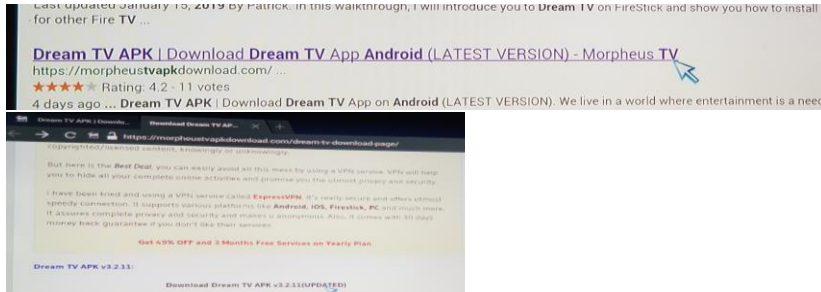

INSTALL 2 APPS MOBDRO & DREAM TV USING WIRELESS MOUSE IS SUGGESTED

TYPE IN BROWSER MOBDRO LIVE TV APK

MOBDROAPKDOWNLOADLATESTAPK2.1.9

SELECT THE ABOVE WEB PAGE FROM LIST NEXT SCREEN YOU'LL BE HERE.

SCROLL TO GREEN BOX AND DOWNLOAD ALLOW A 1-2 MINUTES FOR INSTALL

OPEN BLANK WEBPAGE

TYPE IN DREAM TV APK & SELECT FROM THE LIST OF WEB SITES

DREAM TV APK DOWNLOAD DREAM TV APP ANDROID LATEST VERSION MORPHEUS TV

SELECT THE LINK "Download Dream TV APK V3.2.11(UPDATED) THEN LOOK FOR THE GREEN BOX DOWNLOAD (13.65 MB)