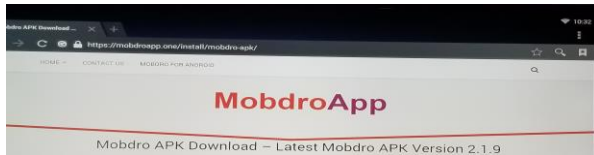

INSTALL 2 APPS MOBDRO & DREAM TV USING WIRELESS MOUSE IS SUGGESTED

TYPE IN BROWSER MOBDRO LIVE TV APK

MOBDROAPKDOWNLOADLATESTAPK2.1.9

SELECT THE ABOVE WEB PAGE FROM LIST NEXT SCREEN YOU'LL BE HERE.

SCROLL TO GREEN BOX AND DOWNLOAD ALLOW A 1-2 MINUTES FOR INSTALL

OPEN BLANK WEBPAGE

TYPE IN DREAM TV APK & SELECT FROM THE LIST OF WEB SITES

DREAM TV APK DOWNLOAD DREAM TV APP ANDROID LATEST VERSION MORPHEUS TV

SELECT THE LINK "Download Dream TV APK V3.2.11(UPDATED) THEN LOOK FOR THE GREEN BOX DOWNLOAD (13.65 MB)