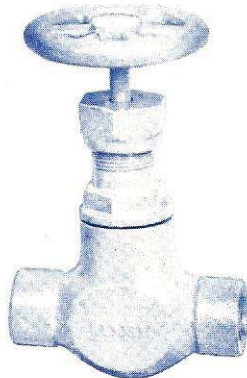

VILTER AMMONIA VALVES

EXPANSION VALVES

NOT THE SAME BODY CASTING AS GLOBE VALVES.

SCREWED EXPANSION VALVES (1/2" THRU 1")

VALVE SIZES 1/2" THRU 1" HAVE SCREWED (ROUND) BONNETS AND ARE JUST AS SHOWN BELOW. COLOR, BLUE, INCLUDING HANDWHEEL. IF POSSIBLE, CHECK PART OR CATALOGUE NUMBER FOR VERIFICATION.

PIPE SIZE INCHES	PART NUMBER
1/2	A13031A
3/4	A13008C
1	A13009B

FLANGED EXPANSION VALVES (1/2" THRU 1-1/2")

VALVE SIZED 1/2" THRU 1" ARE 4-BOLT (SQUARE) FLANGED WITH SCREWED (ROUND) BONNETS. VALVE SIZE 1-1/4" THRU 1-1/2" ARE 4-BOLT (SQUARE) FLANGED WITH 4-BOLT (SQUARE) BONNETS. COLOR, BLUE, INCLUDING HANDWHEEL. IF POSSIBLE CHECK PART OR CATALOGUE NUMBER FOR VERIFICATION.

VALVE SIZE 1/2" THRU 1"

PIPE SIZE INCHES	PART NUMBER
1/2	A13042A
3/4	A12211B
1	A12212A
*1-1/4	A12213A
*1-1/2	A12214A

*1-1/4" AND 1-1/2" -
BOLTED SQ. BONNET
 (NOT SHOWN)