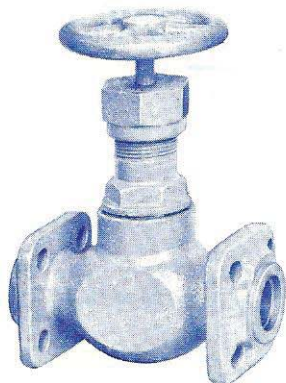

VILTER AMMONIA VALVES

EXPANSION VALVES

NOT THE SAME BODY CASTING AS GLOBE VALVES.

SCREWED EXPANSION VALVES (1/2" THRU 1")

VALVE SIZES 1/2" THRU 1" HAVE SCREWED (ROUND) BONNETS AND ARE JUST AS SHOWN BELOW. COLOR, BLUE, INCLUDING HANDWHEEL. IF POSSIBLE, CHECK PART OR CATALOGUE NUMBER FOR VERIFICATION.

PIPE SIZE INCHES	PART NUMBER
1/2	A13031A
3/4	A13008C
1	A13009B

FLANGED EXPANSION VALVES (1/2" THRU 1-1/2")

VALVE SIZED 1/2" THRU 1" ARE 4-BOLT (SQUARE) FLANGED WITH SCREWED (ROUND) BONNETS. VALVE SIZE 1-1/4" THRU 1-1/2" ARE 4-BOLT (SQUARE) FLANGED WITH 4-BOLT (SQUARE) BONNETS. COLOR, BLUE, INCLUDING HANDWHEEL. IF POSSIBLE CHECK PART OR CATALOGUE NUMBER FOR VERIFICATION.

VALVE SIZE 1/2" THRU 1"

PIPE SIZE INCHES	PART NUMBER
1/2	A13042A
3/4	A12211B
1	A12212A
*1-1/4	A12213A
*1-1/2	A12214A

*1-1/4" AND 1-1/2" -
BOLTED SQ. BONNET
 (NOT SHOWN)