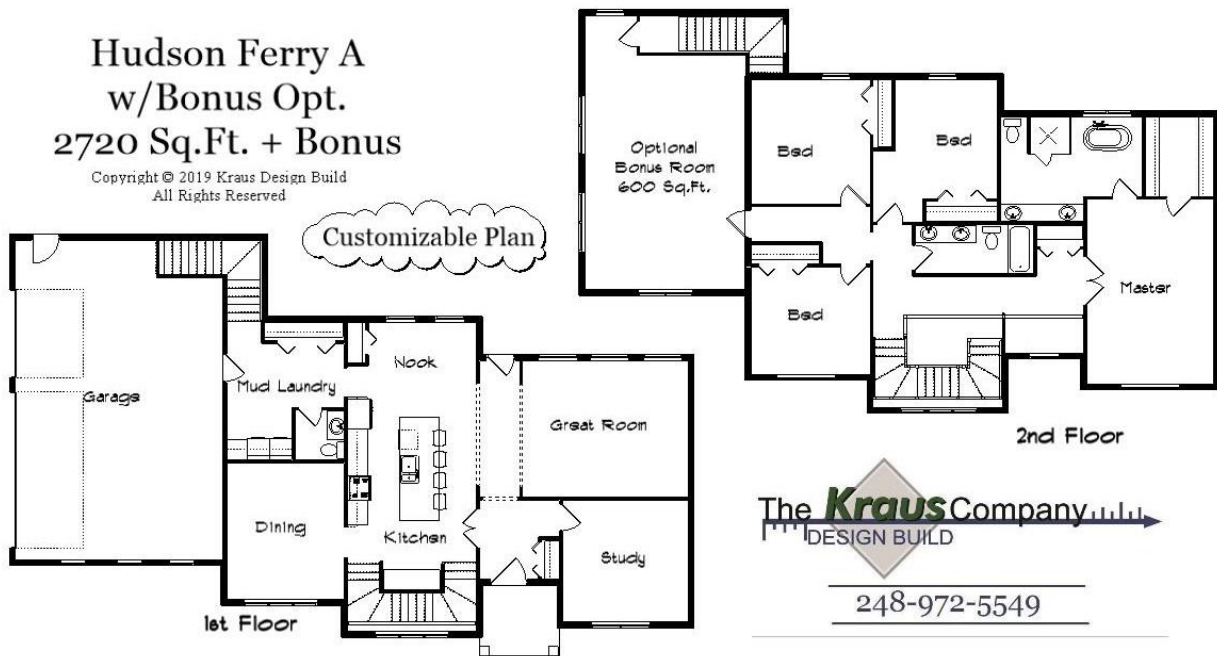

Your Land Your Style Your Home Your Way Design + Build = Your Best Value

Hudson Ferry A w/Bonus Opt. 2720 Sq.Ft. + Bonus

Copyright © 2019 Kraus Design Build
All Rights Reserved

Setting the New Standard Since 1987