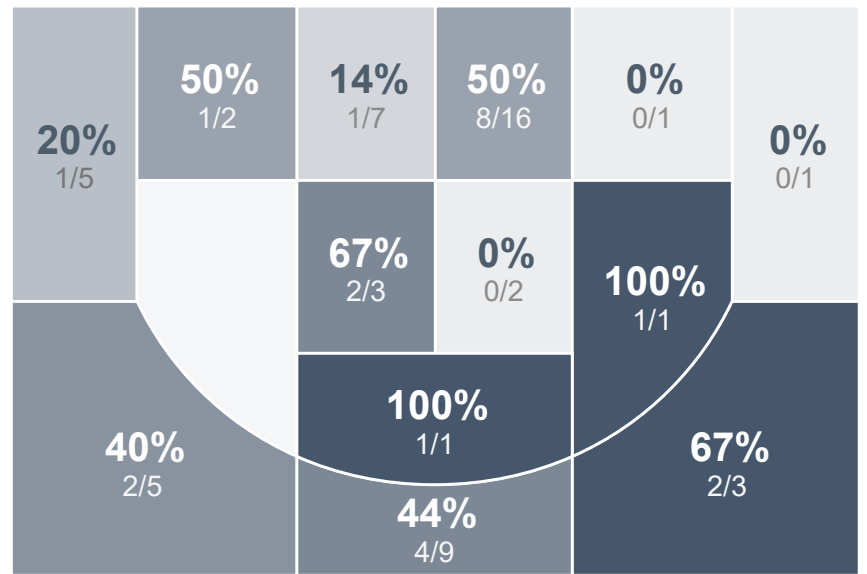

Girls' Varsity Basketball