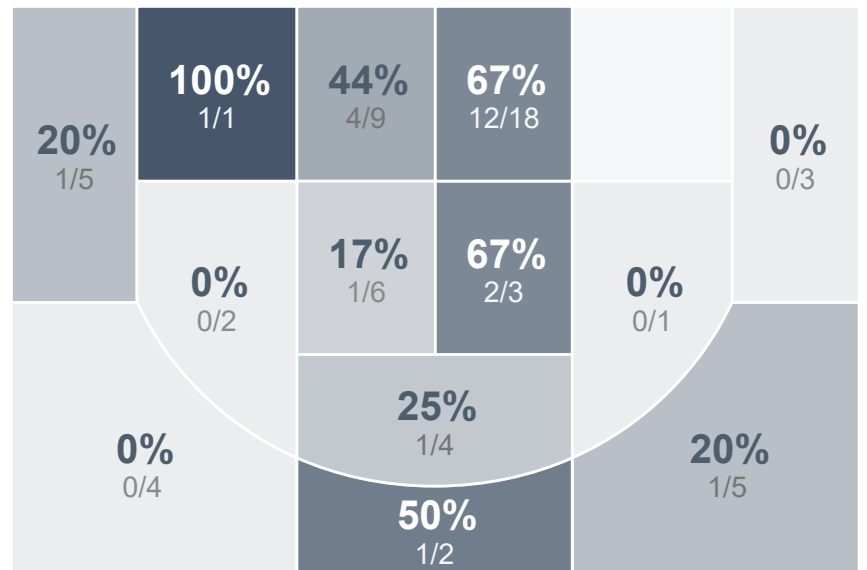

Box Score Report

WHS vs Minot - Dec 10, 2019 - W 61-57

Period Stats

Team	1	2	Final
WHS	31	30	61
MHS	29	28	57

Run Graph

Team Stats

	WHS	MHS
Field Goal %	41.1%	38.1%
Effective Field Goal %	49.1%	40.5%
2FG Made/Attempted	14/33	21/44
2FG%	42.4%	47.7%
3FG Made/Attempted	9/23	3/19
3FG%	39.1%	15.8%
FT Made/Attempted	6/9	6/7
Free Throw Percentage	66.7%	85.7%
Points Per Possession	0.87	0.80
Transition Points	4	13
Points Off Turnovers	14	28
Second Chance Points	7	11
Points in the Paint	22	38
Offensive Rebounds	15	14
Defense Rebounds	24	19
Assists	17	14
Deflections	11	10
Steals	8	12
Blocks	1	0
Turnovers	25	19
Personal Fouls	10	13
Charges Taken	0	1

Girls' Varsity Basketball

Minot